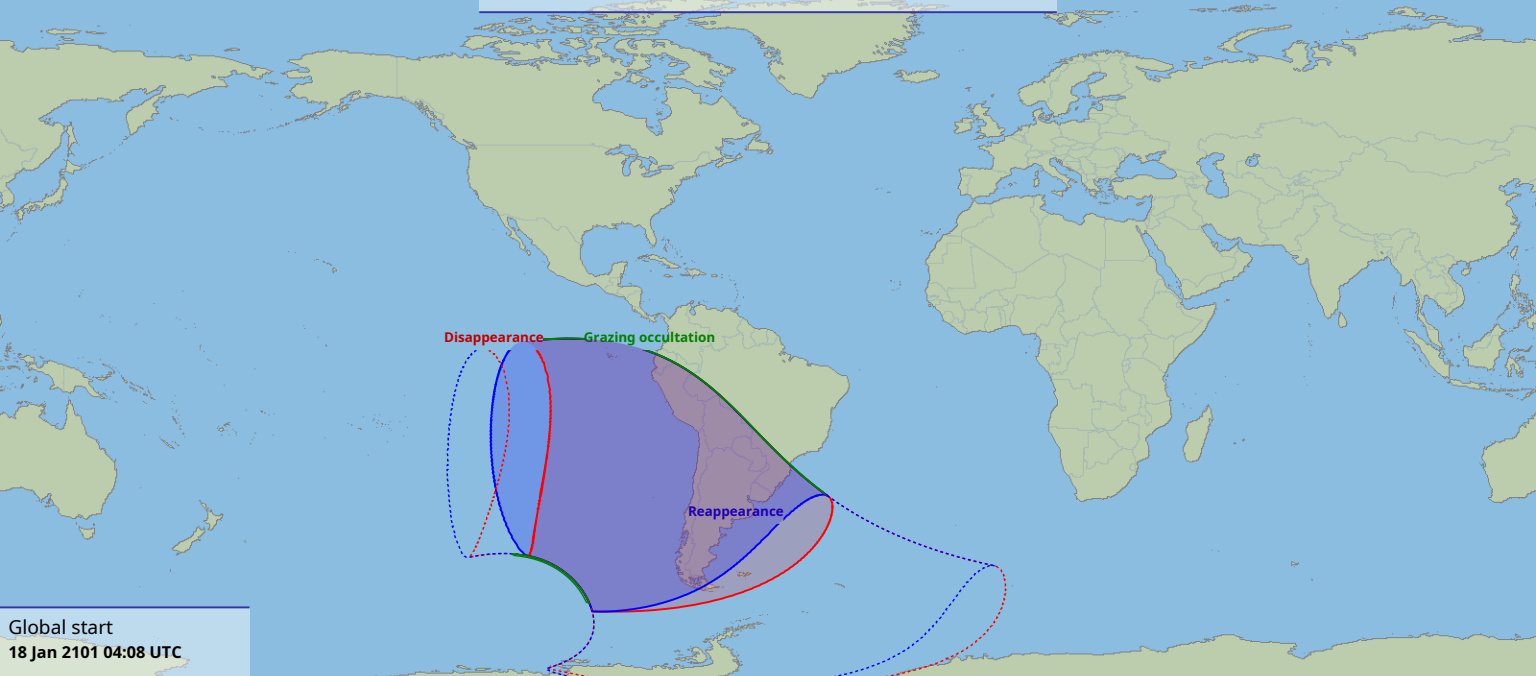

Visibility of the lunar occultation of Regulus on 18 Jan 2101

Global start
18 Jan 2101 04:08 UTC

Global end
18 Jan 2101 07:48 UTC