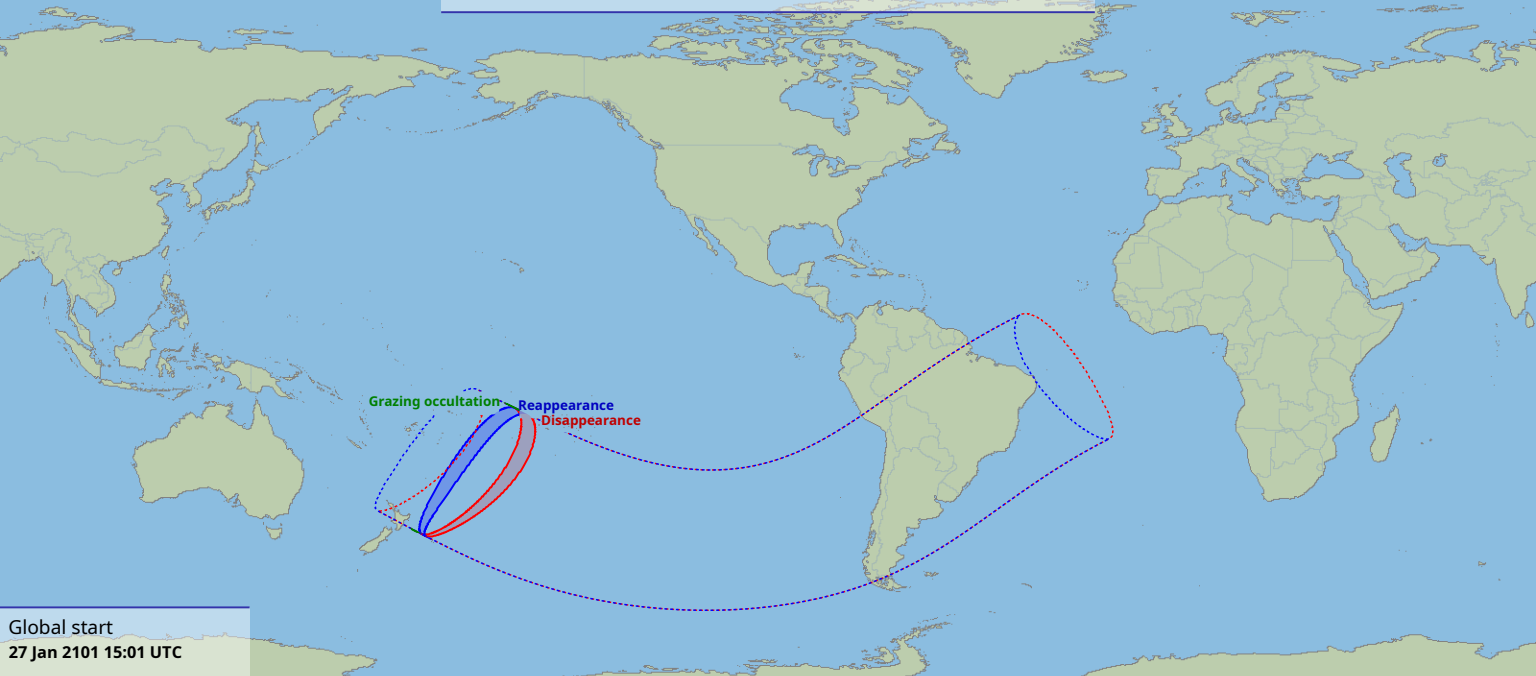

# Visibility of the lunar occultation of Sigma Sagittarii on 27 Jan 2101

Grazing occultation  
Reappearance  
Disappearance

Global start  
27 Jan 2101 15:01 UTC

Global end  
27 Jan 2101 19:08 UTC