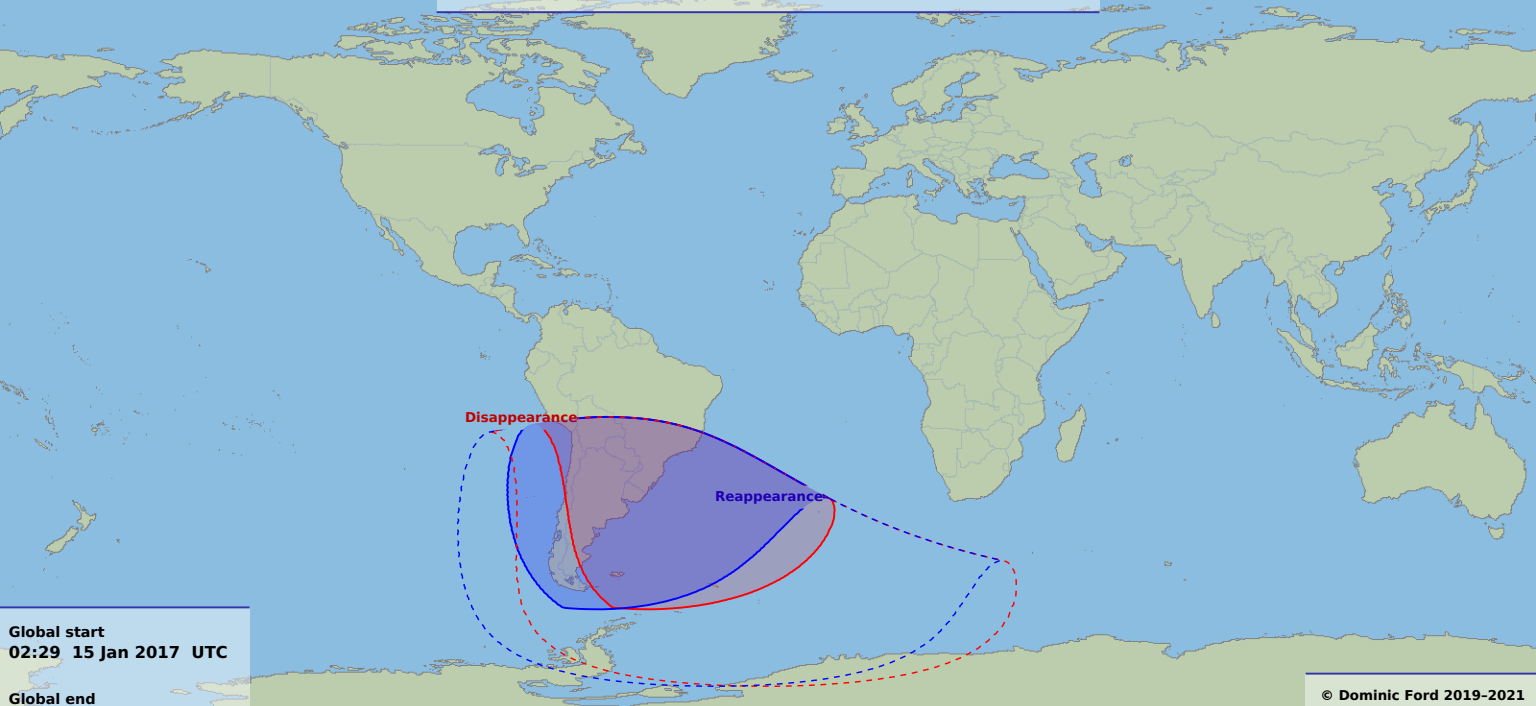

Visibility of the lunar occultation of Regulus on 15 Jan 2017

Global start
02:29 15 Jan 2017 UTC

Global end
05:44 15 Jan 2017 UTC