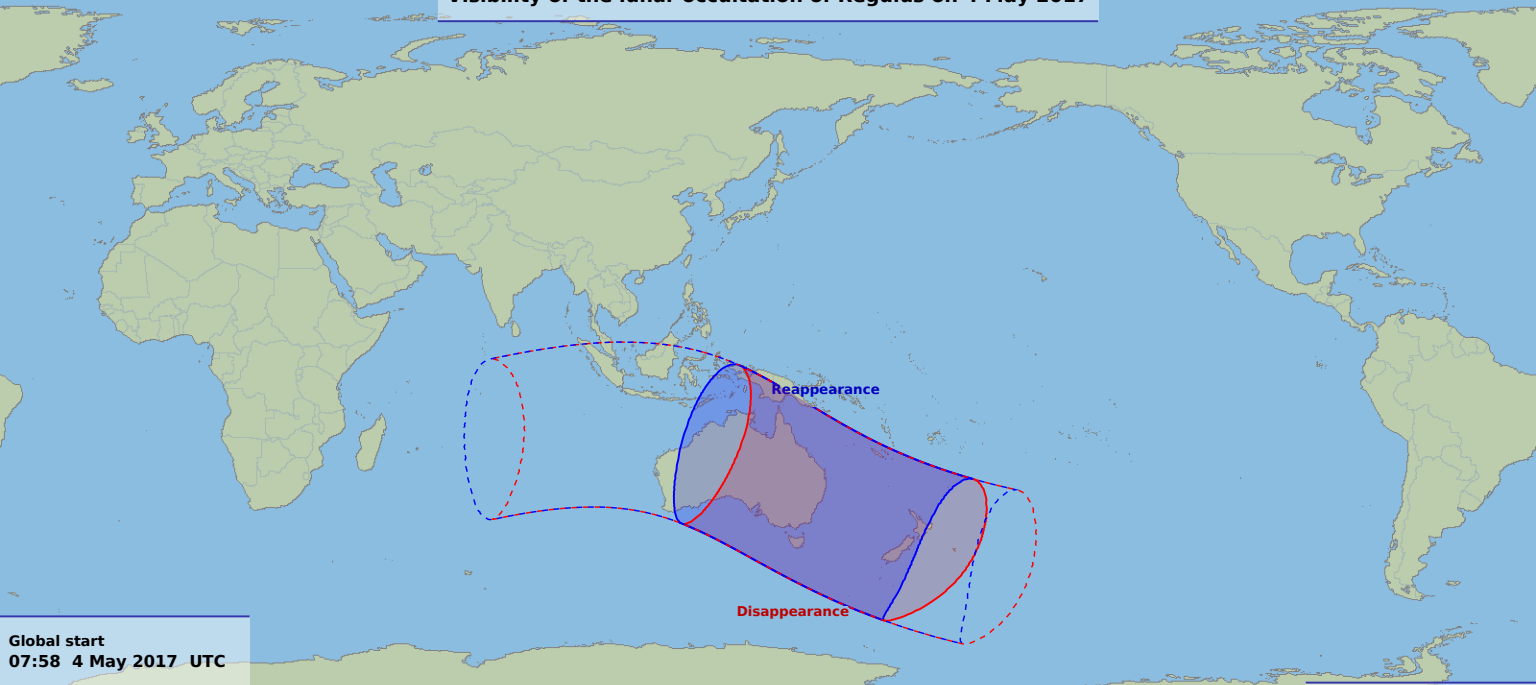

Visibility of the lunar occultation of Regulus on 4 May 2017

Global start
07:58 4 May 2017 UTC

Global end
11:58 4 May 2017 UTC