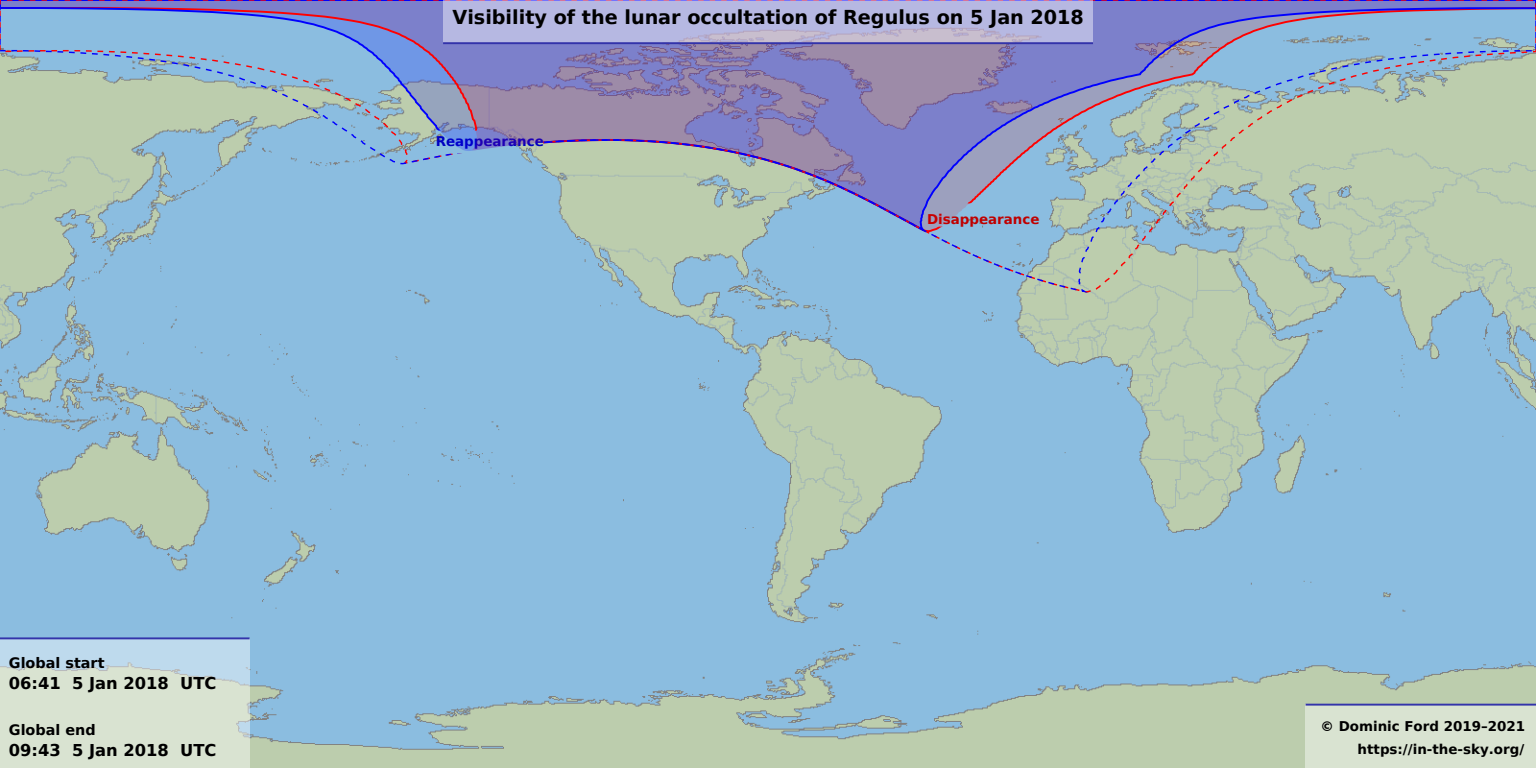

# Visibility of the lunar occultation of Regulus on 5 Jan 2018

Reappearance

Disappearance

Global start  
06:41 5 Jan 2018 UTC

Global end  
09:43 5 Jan 2018 UTC