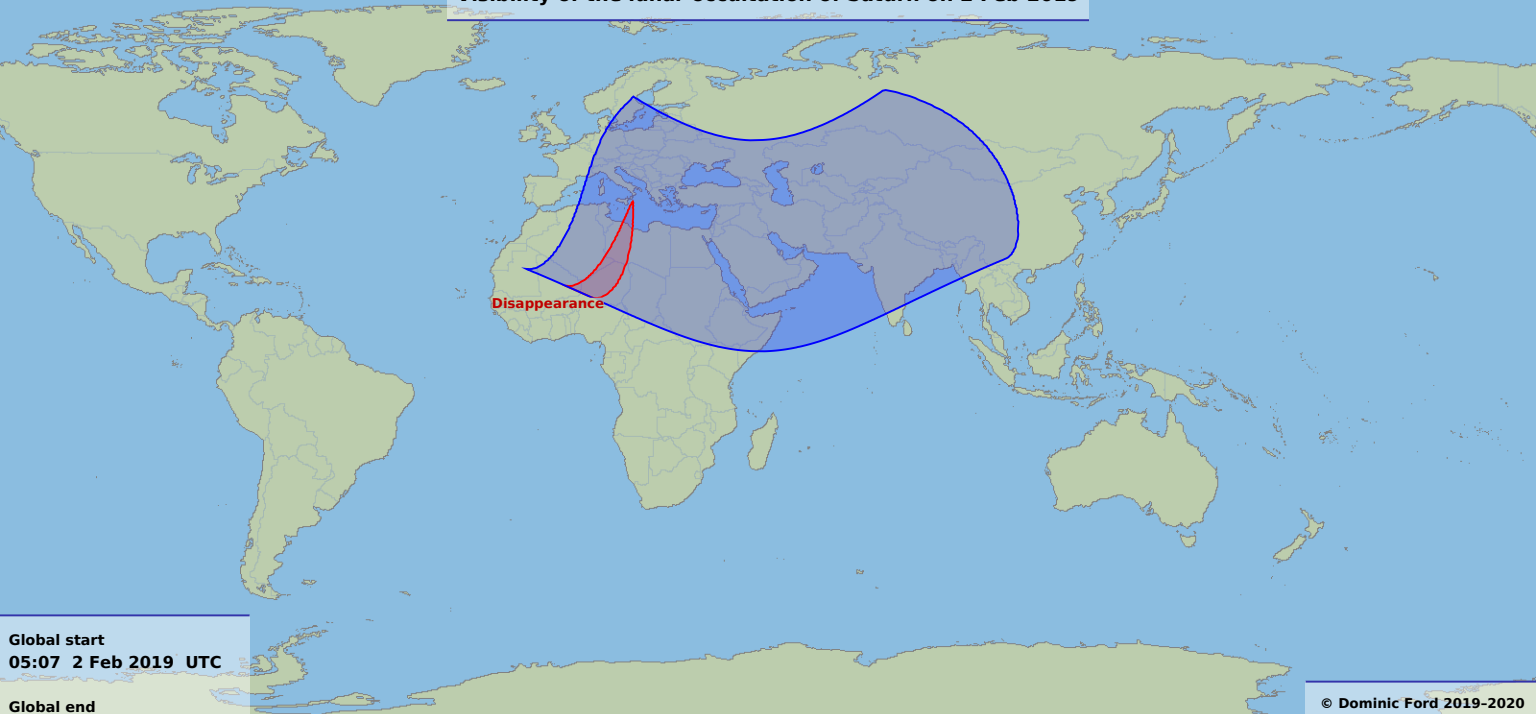

Visibility of the lunar occultation of Saturn on 2 Feb 2019

Global start
05:07 2 Feb 2019 UTC

Global end
09:01 2 Feb 2019 UTC