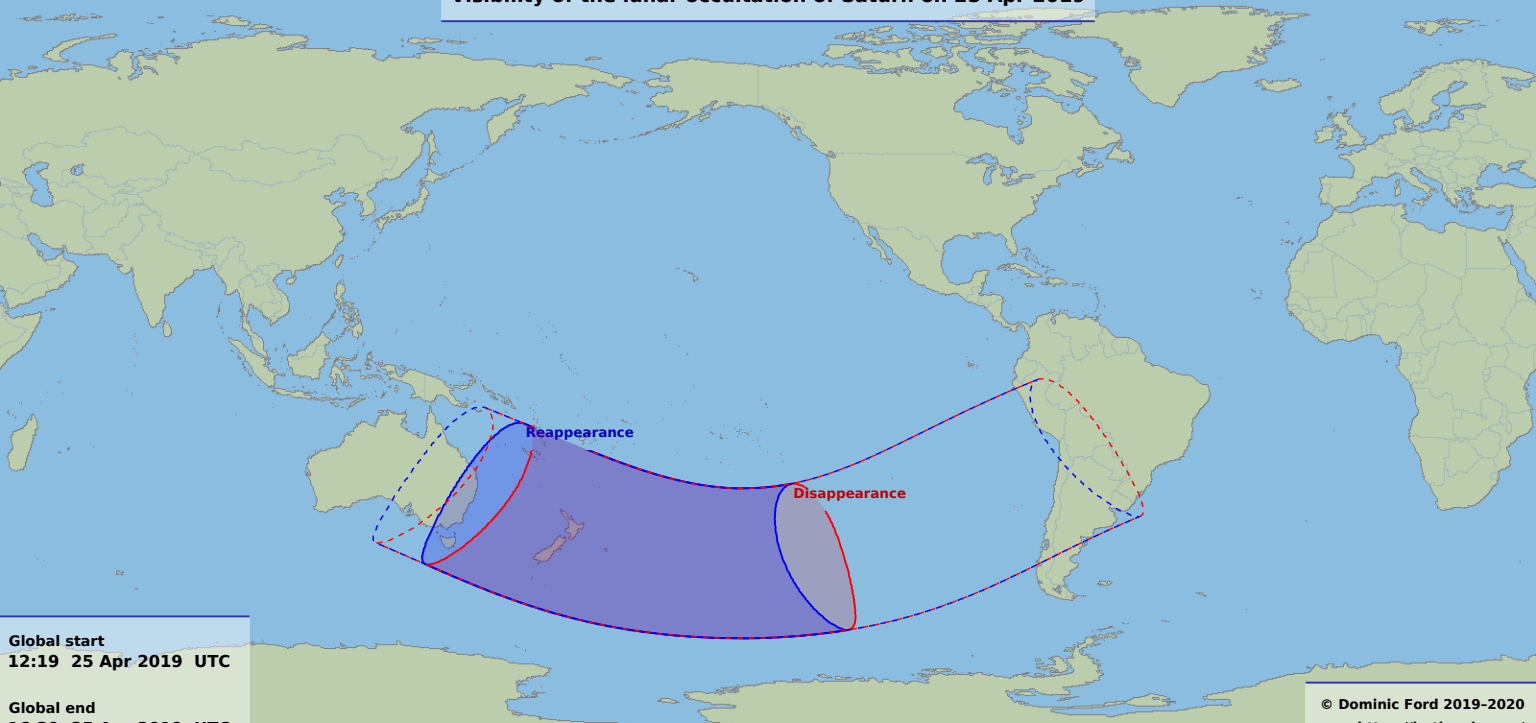

Visibility of the lunar occultation of Saturn on 25 Apr 2019

Global start
12:19 25 Apr 2019 UTC

Global end
16:39 25 Apr 2019 UTC