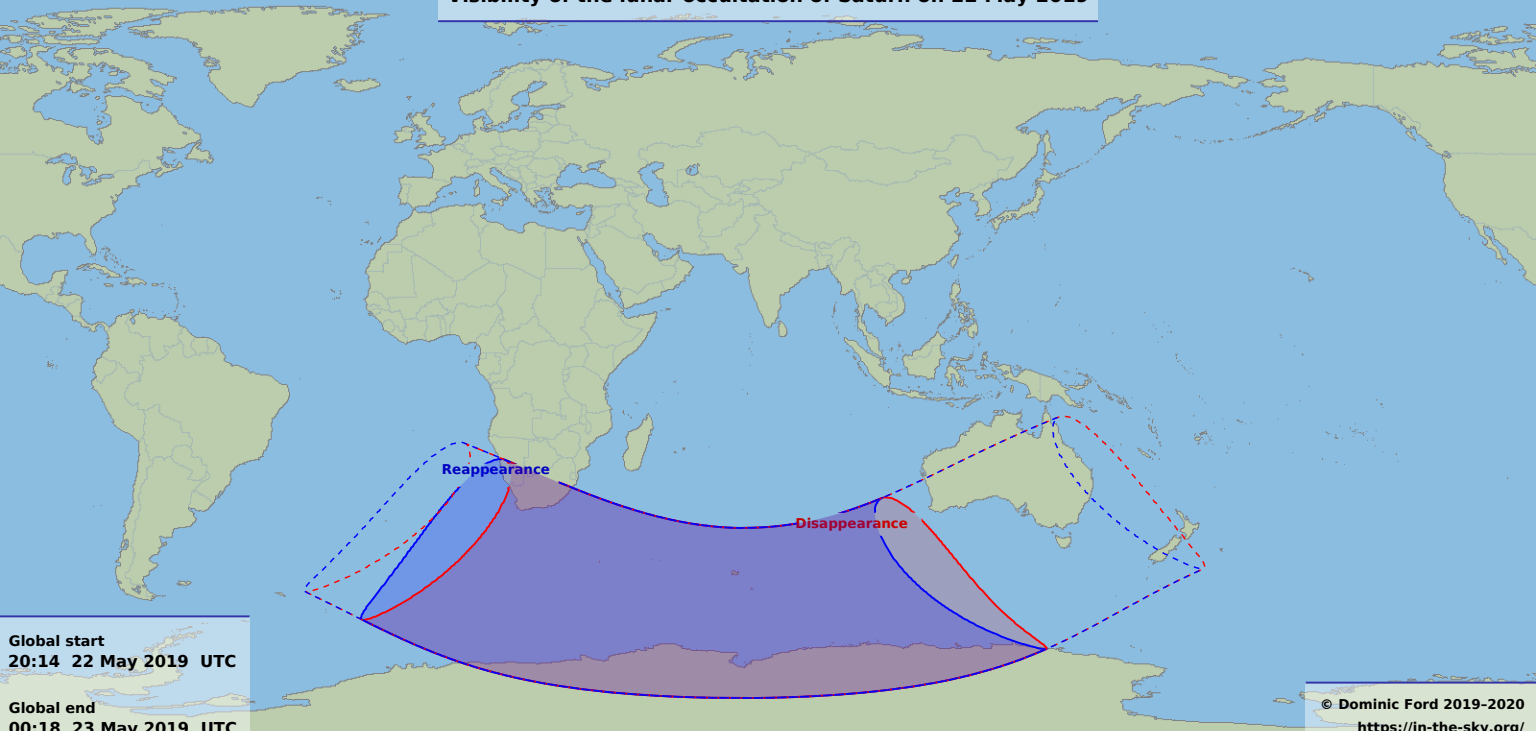

Visibility of the lunar occultation of Saturn on 22 May 2019

Global start
20:14 22 May 2019 UTC

Global end
00:18 23 May 2019 UTC