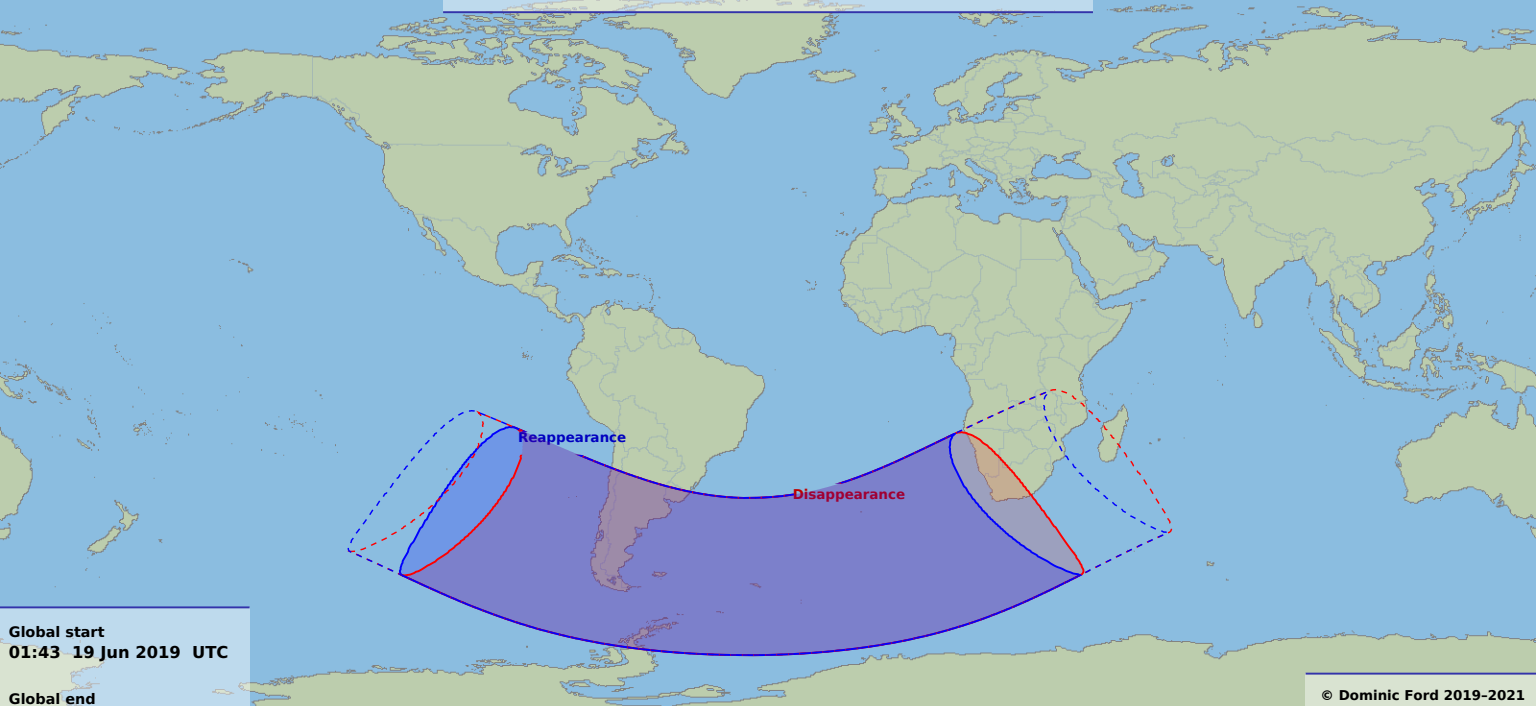

# Visibility of the lunar occultation of Saturn on 19 Jun 2019

Global start  
01:43 19 Jun 2019 UTC

Global end  
05:53 19 Jun 2019 UTC