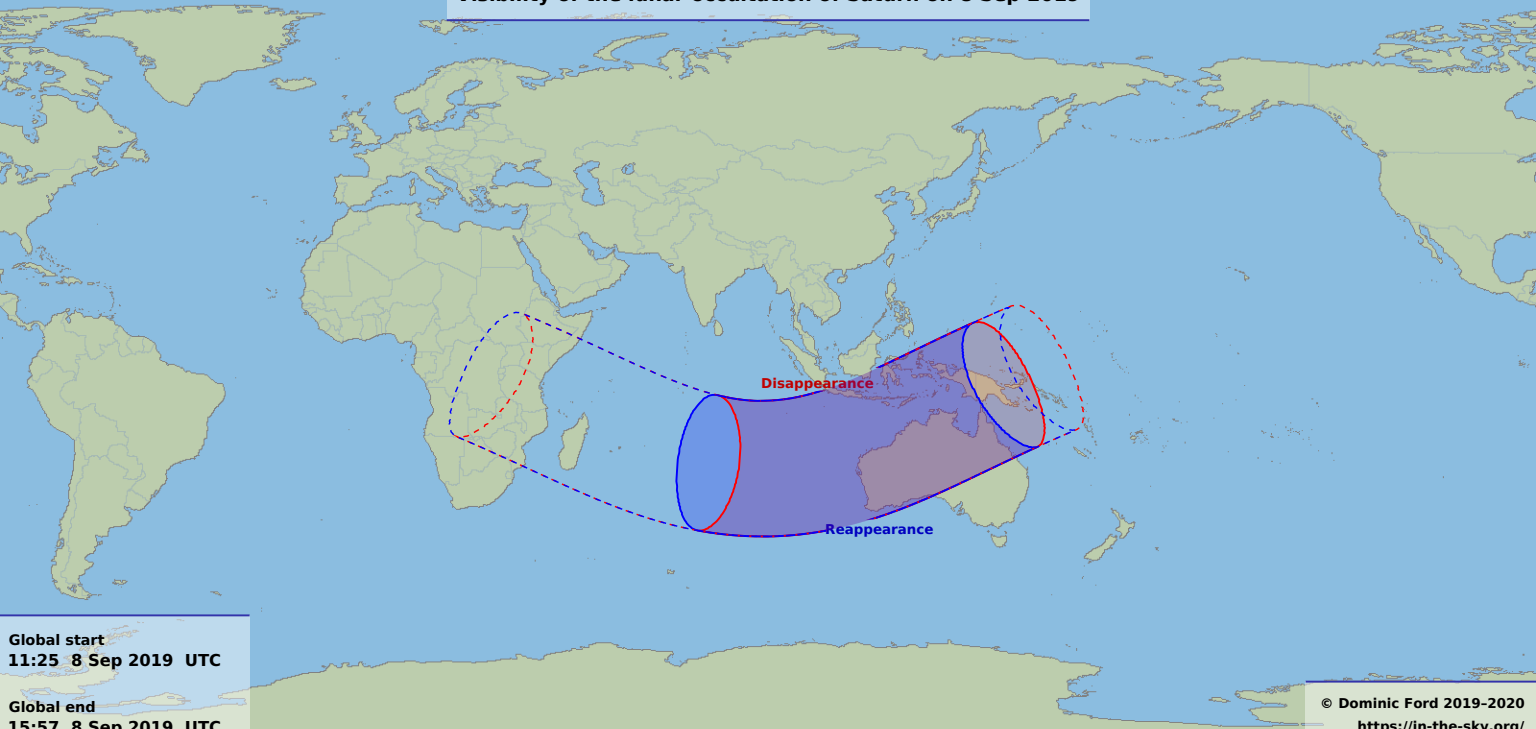

# Visibility of the lunar occultation of Saturn on 8 Sep 2019

Global start  
11:25 8 Sep 2019 UTC

Global end  
15:57 8 Sep 2019 UTC