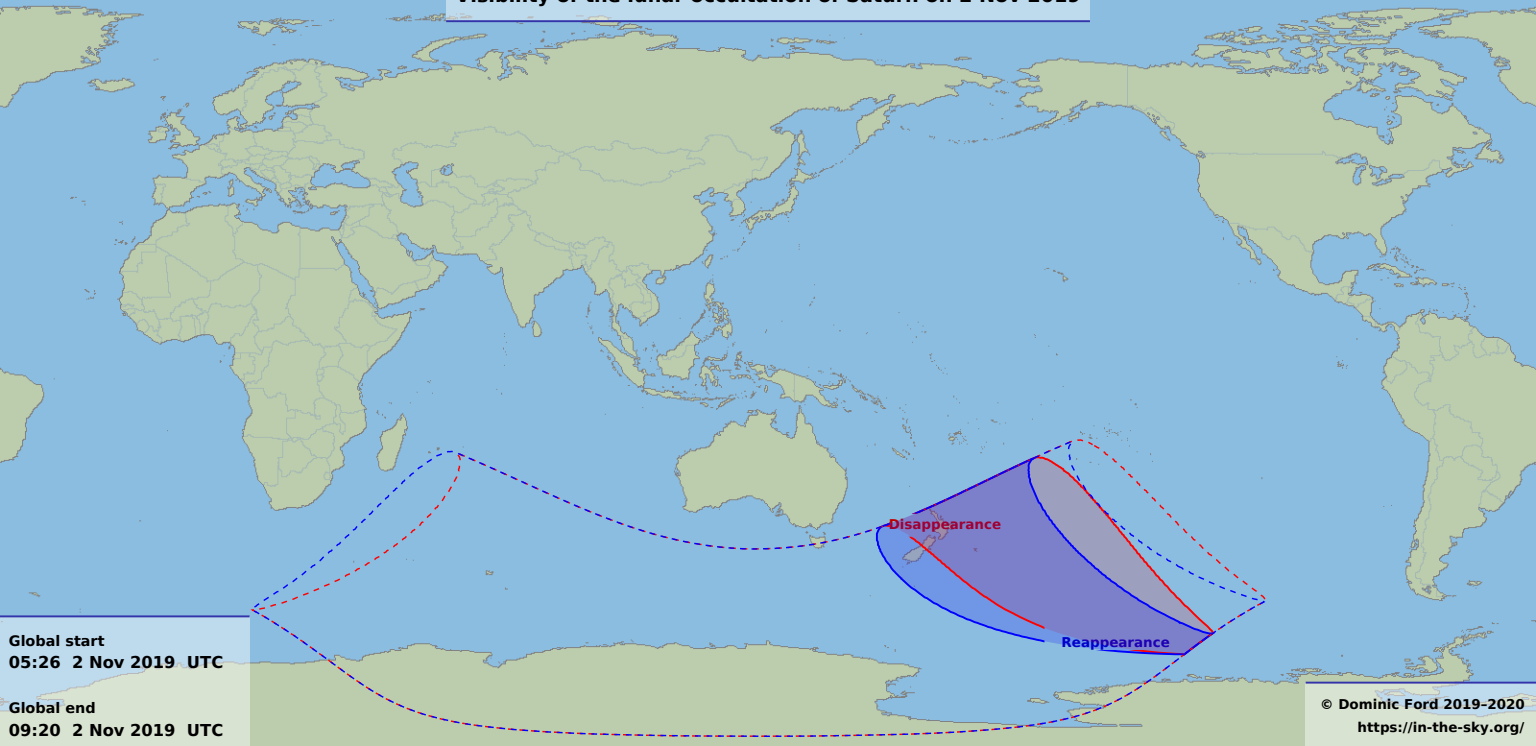

Visibility of the lunar occultation of Saturn on 2 Nov 2019

Global start
05:26 2 Nov 2019 UTC

Global end
09:20 2 Nov 2019 UTC