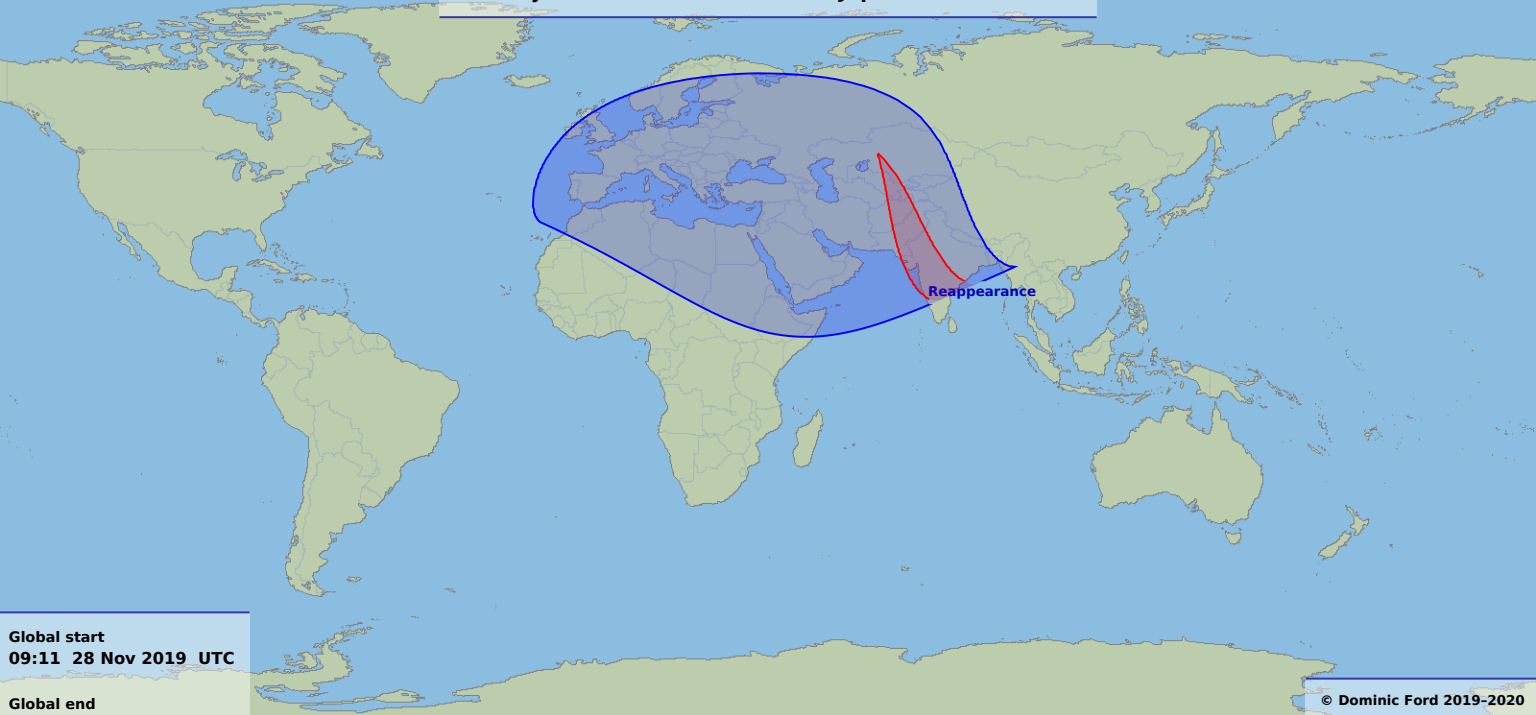

Visibility of the lunar occultation of Jupiter on 28 Nov 2019

Global start
09:11 28 Nov 2019 UTC

Global end
12:43 28 Nov 2019 UTC