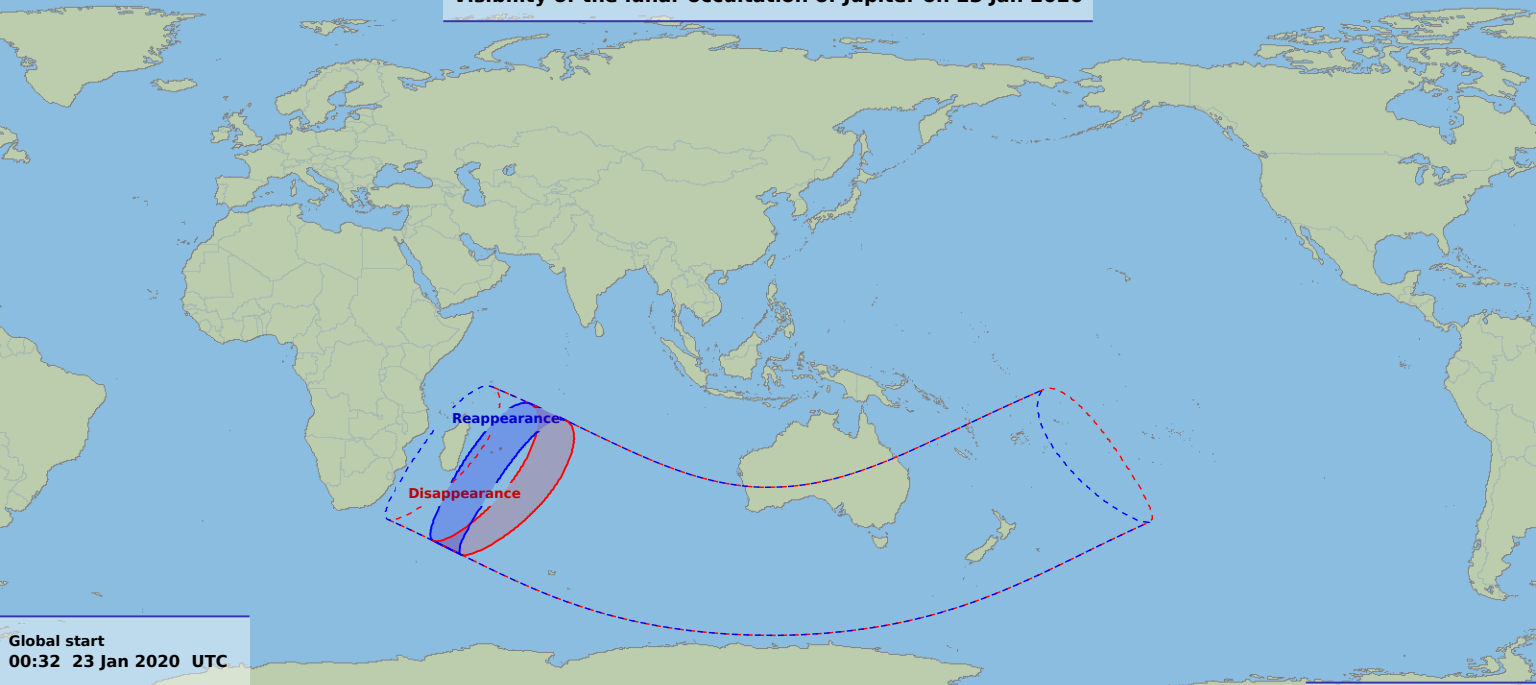

Visibility of the lunar occultation of Jupiter on 23 Jan 2020

Global start
00:32 23 Jan 2020 UTC

Global end
04:50 23 Jan 2020 UTC