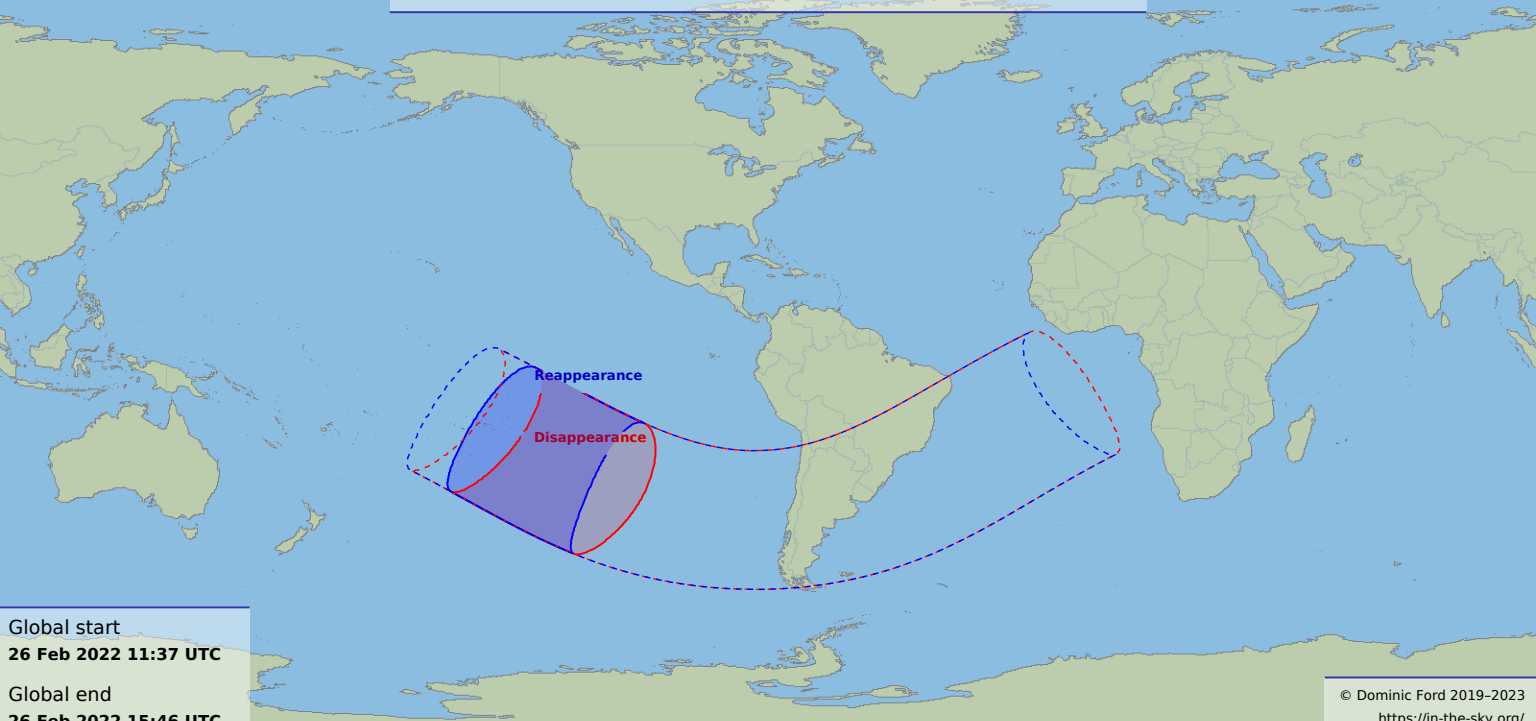

Visibility of the lunar occultation of Sigma Sagittarii on 26 Feb 2022

Global start
26 Feb 2022 11:37 UTC

Global end
26 Feb 2022 15:46 UTC