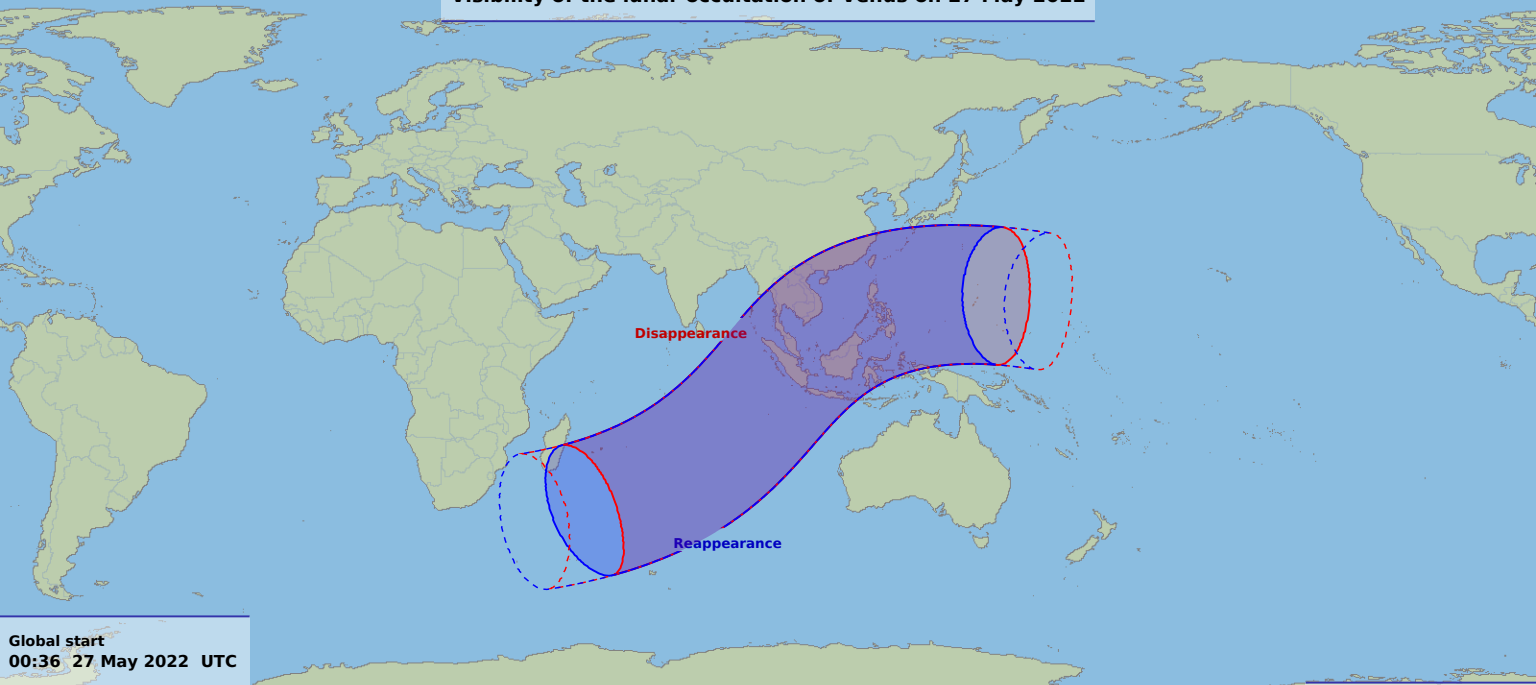

Visibility of the lunar occultation of Venus on 27 May 2022

Global start
00:36 27 May 2022 UTC

Global end
05:31 27 May 2022 UTC