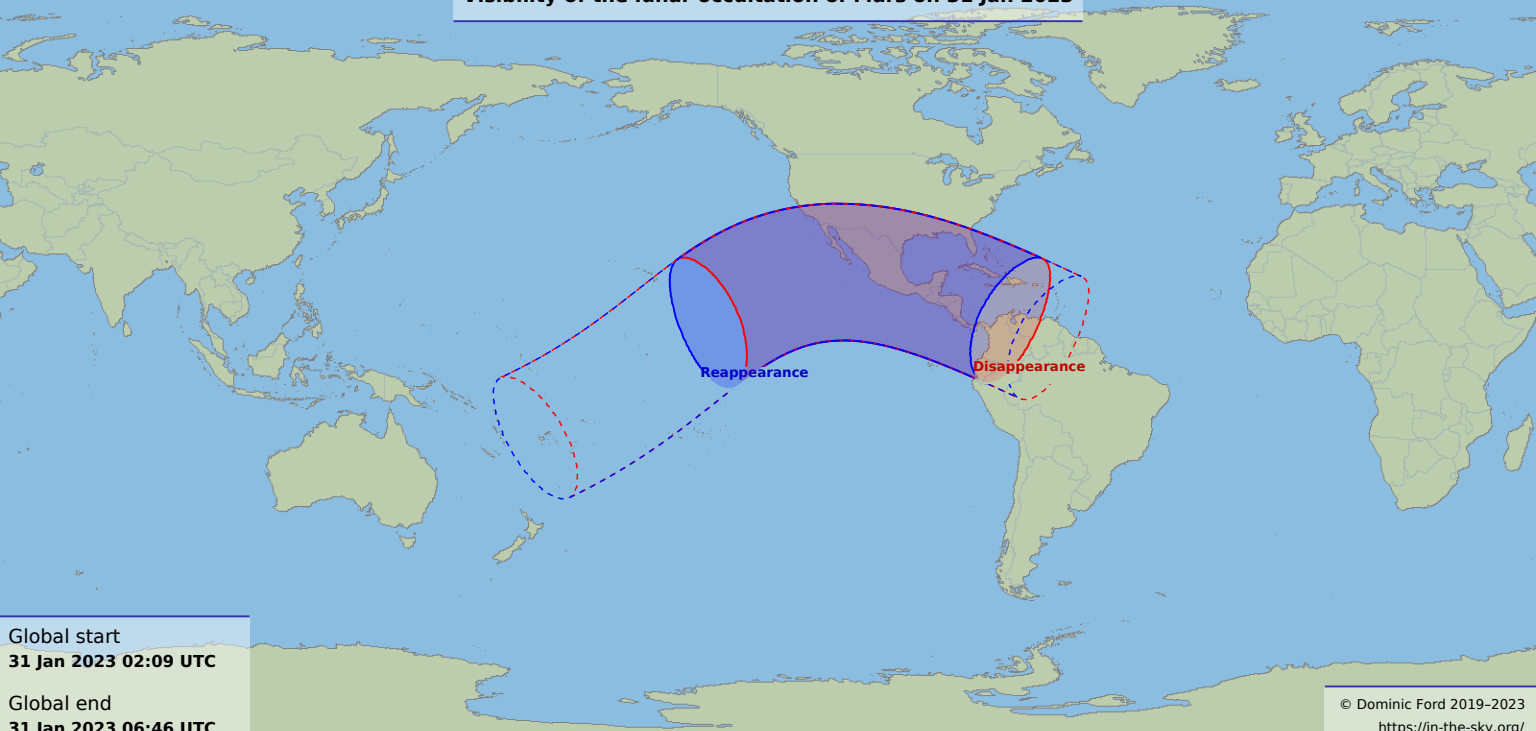

Visibility of the lunar occultation of Mars on 31 Jan 2023

Global start
31 Jan 2023 02:09 UTC

Global end
31 Jan 2023 06:46 UTC