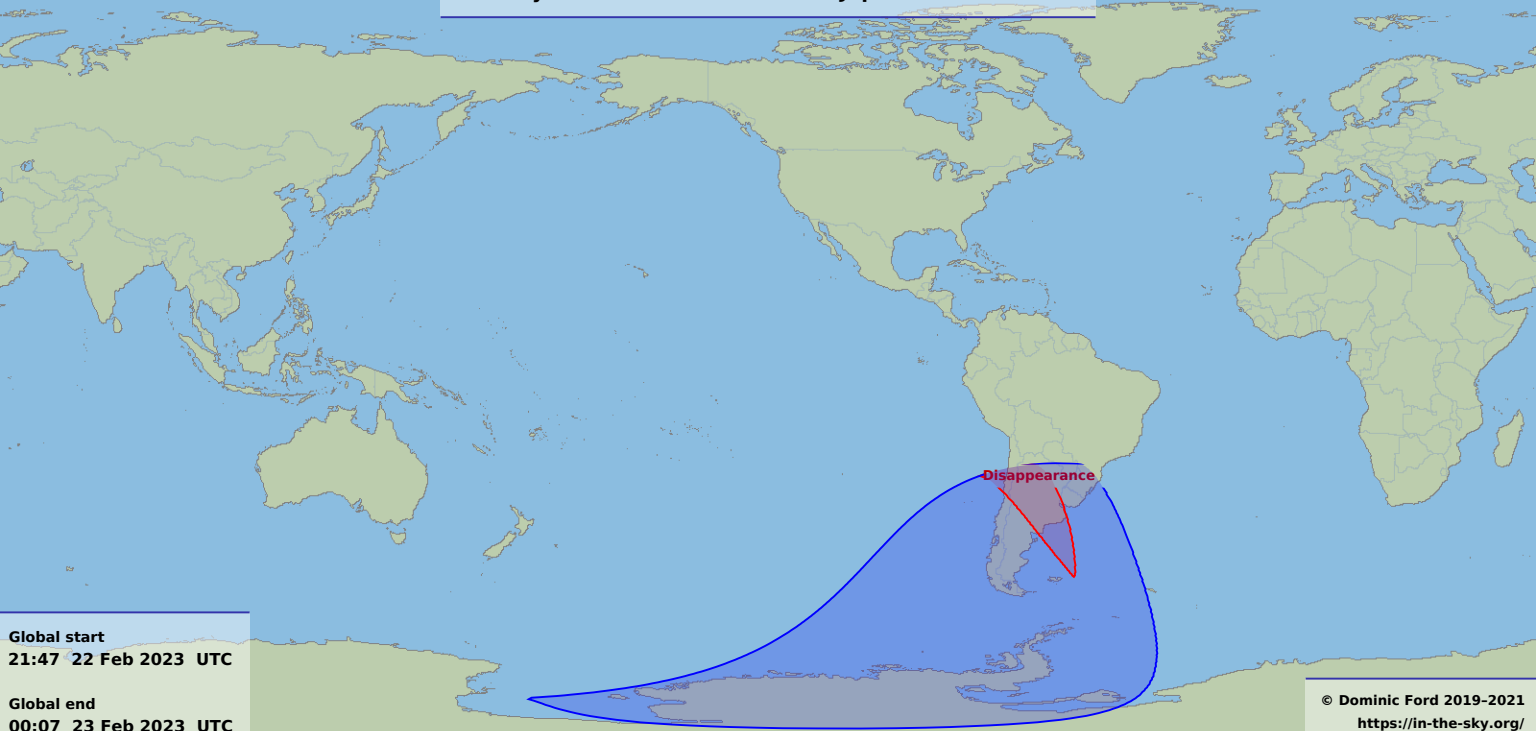

# Visibility of the lunar occultation of Jupiter on 22 Feb 2023

**Global start**  
21:47 22 Feb 2023 UTC

**Global end**  
00:07 23 Feb 2023 UTC