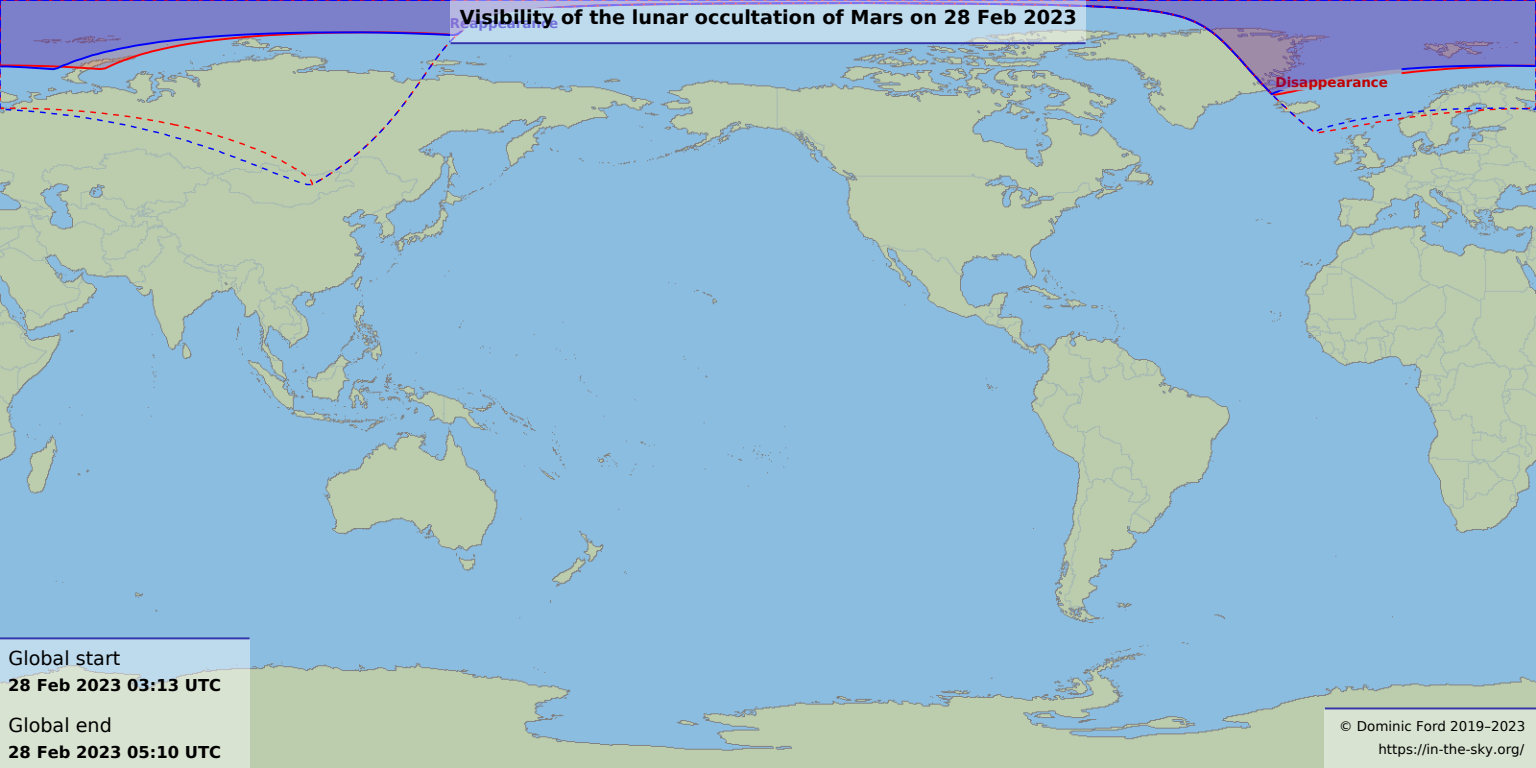

# Visibility of the lunar occultation of Mars on 28 Feb 2023

Global start  
28 Feb 2023 03:13 UTC

Global end  
28 Feb 2023 05:10 UTC