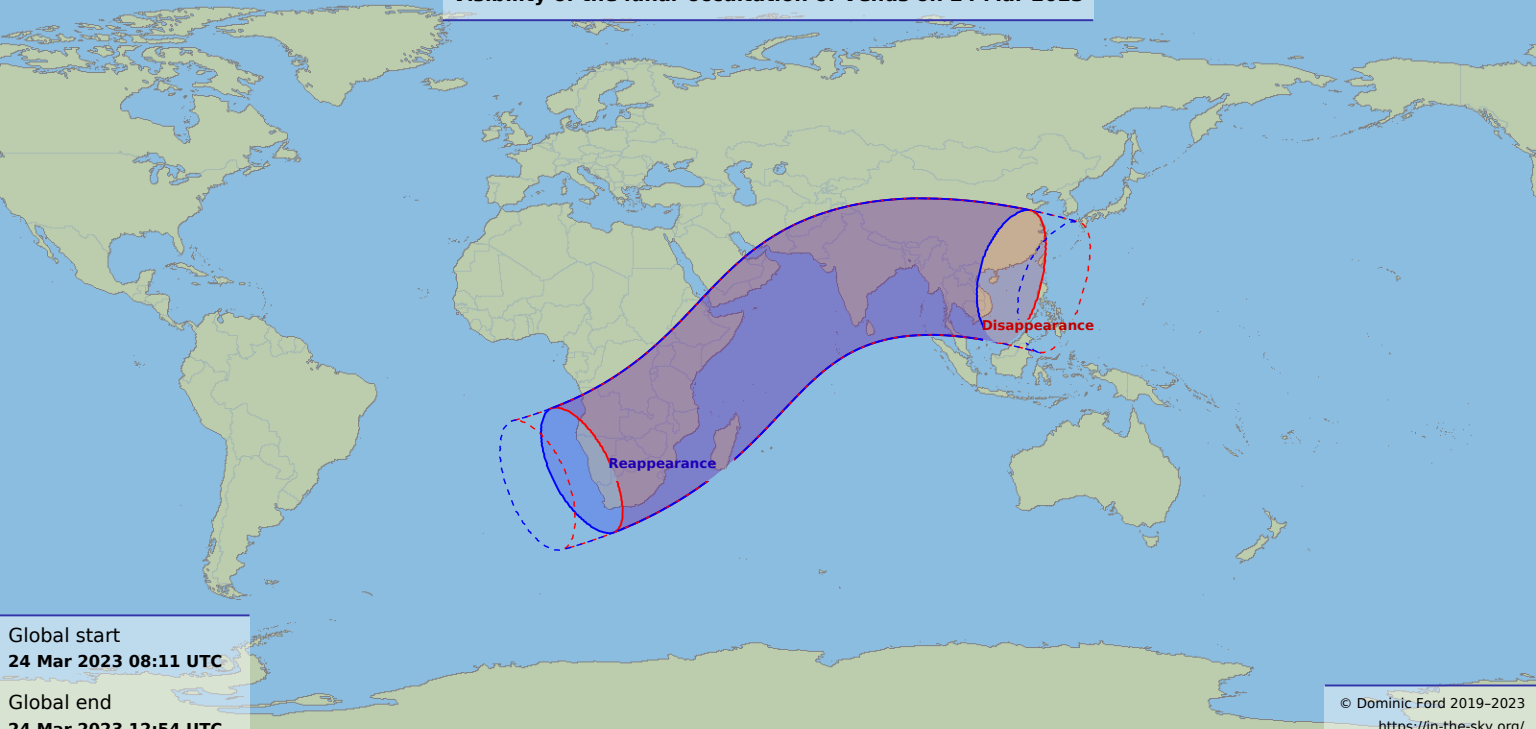

# Visibility of the lunar occultation of Venus on 24 Mar 2023

Global start  
24 Mar 2023 08:11 UTC

Global end  
24 Mar 2023 12:54 UTC