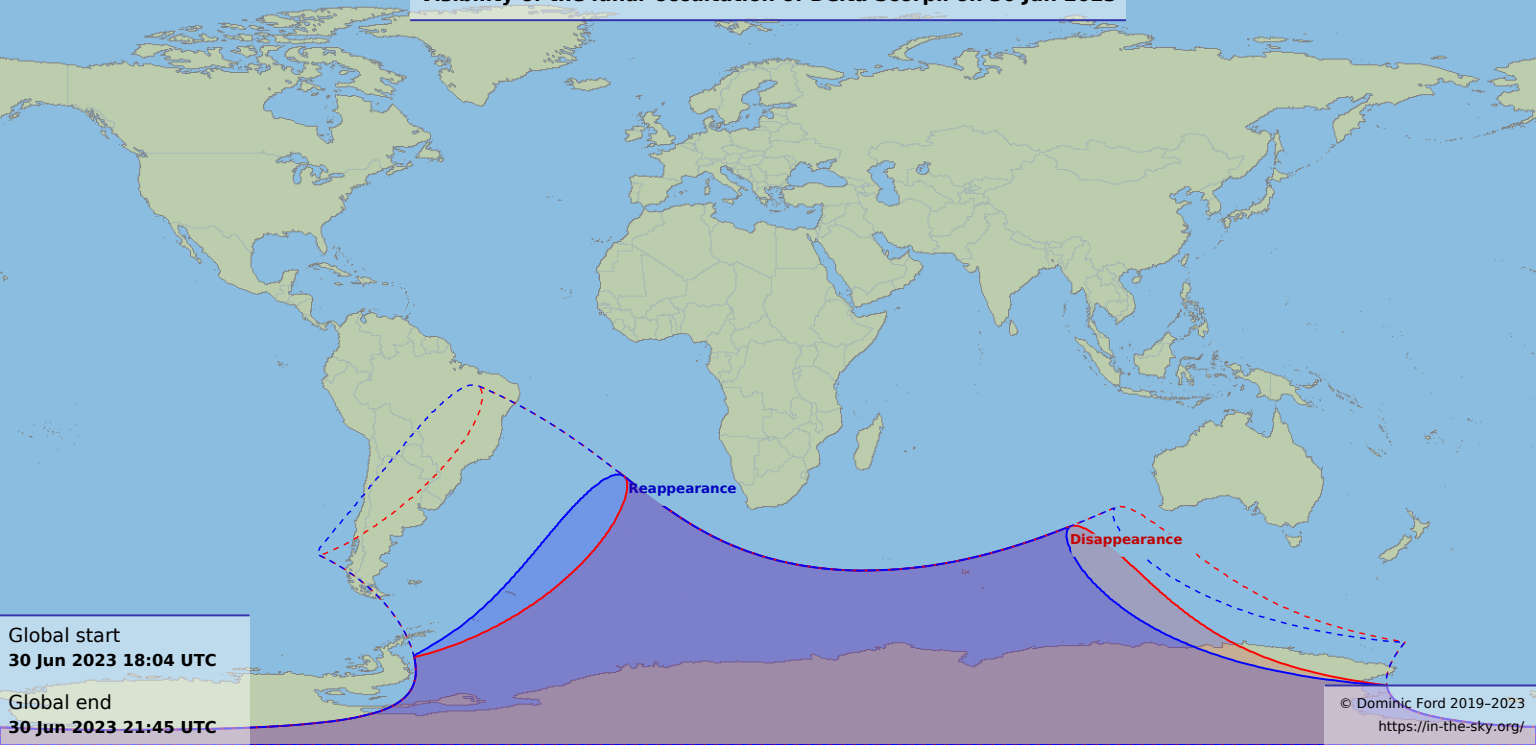

Visibility of the lunar occultation of Delta Scorpii on 30 Jun 2023

Global start
30 Jun 2023 18:04 UTC

Global end
30 Jun 2023 21:45 UTC