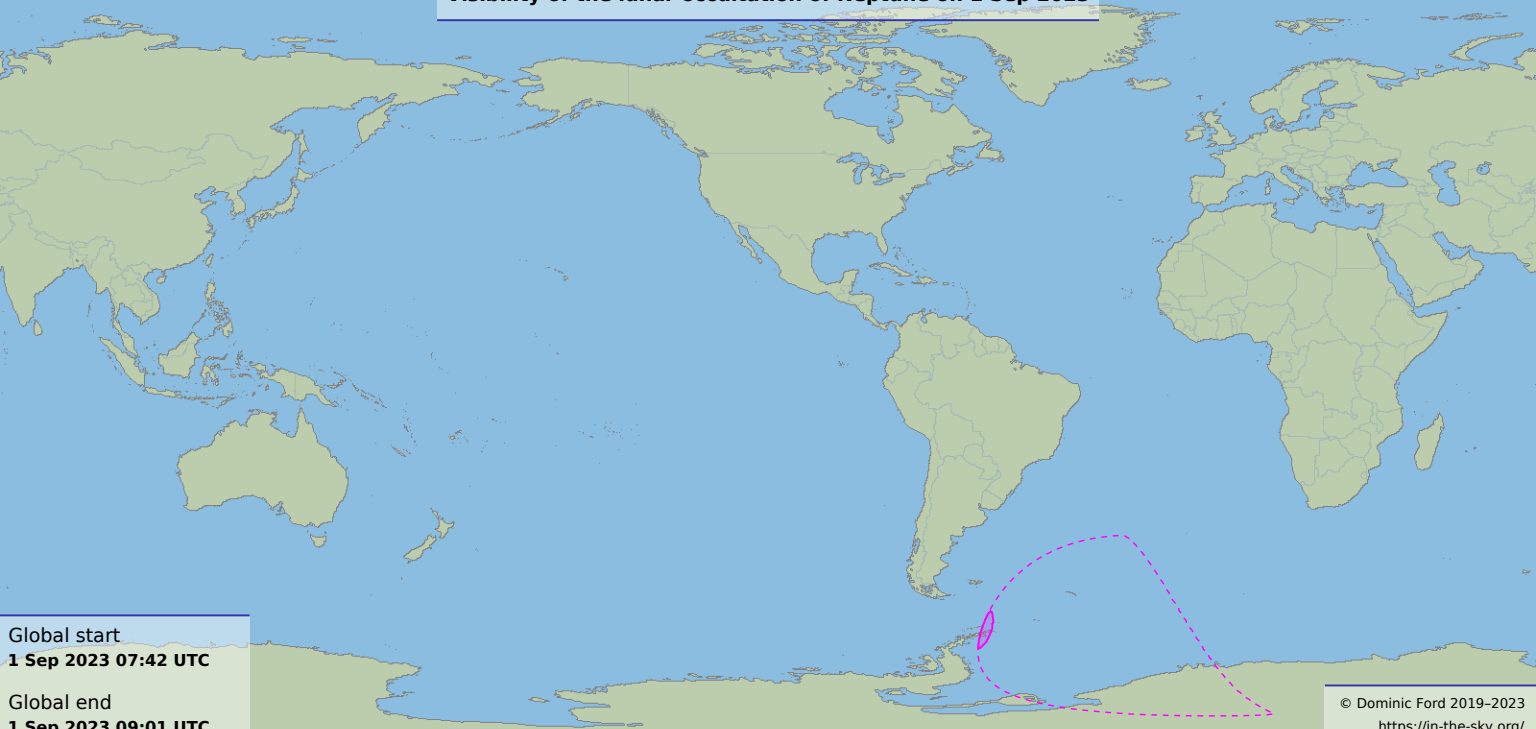

# Visibility of the lunar occultation of Neptune on 1 Sep 2023

Global start  
**1 Sep 2023 07:42 UTC**

Global end  
**1 Sep 2023 09:01 UTC**