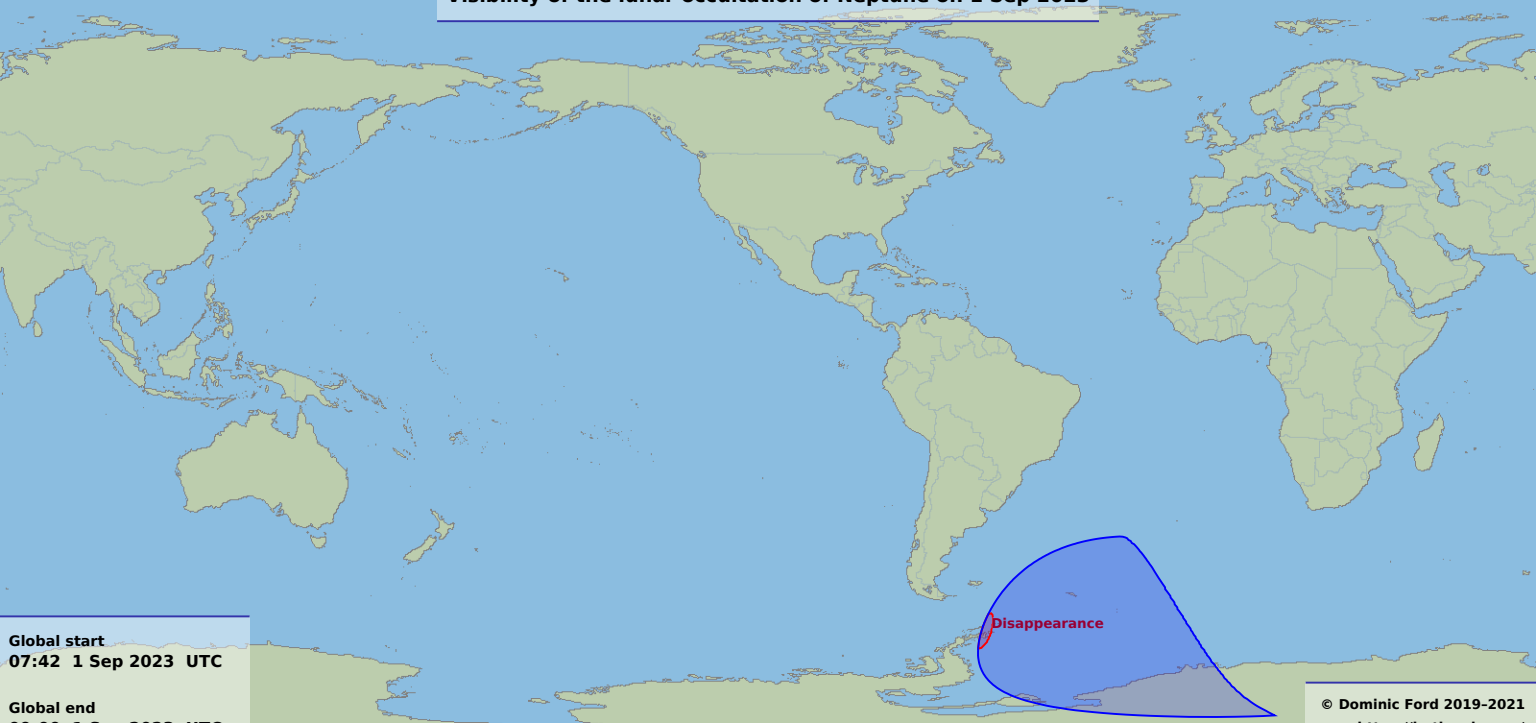

Visibility of the lunar occultation of Neptune on 1 Sep 2023

Global start
07:42 1 Sep 2023 UTC

Global end
09:00 1 Sep 2023 UTC

Disappearance