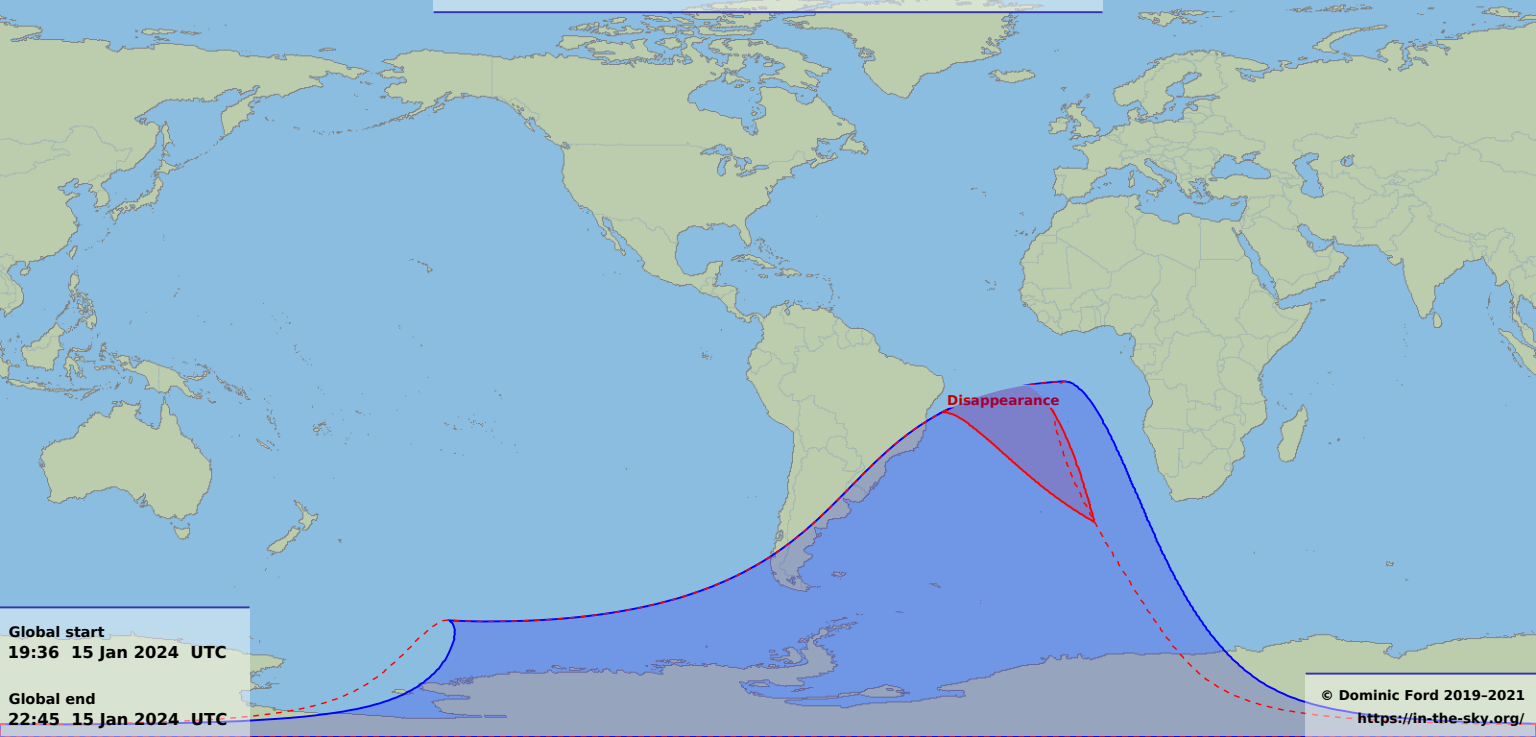

Visibility of the lunar occultation of Neptune on 15 Jan 2024

Global start
19:36 15 Jan 2024 UTC

Global end
22:45 15 Jan 2024 UTC

© Dominic Ford 2019-2021
<https://in-the-sky.org/>