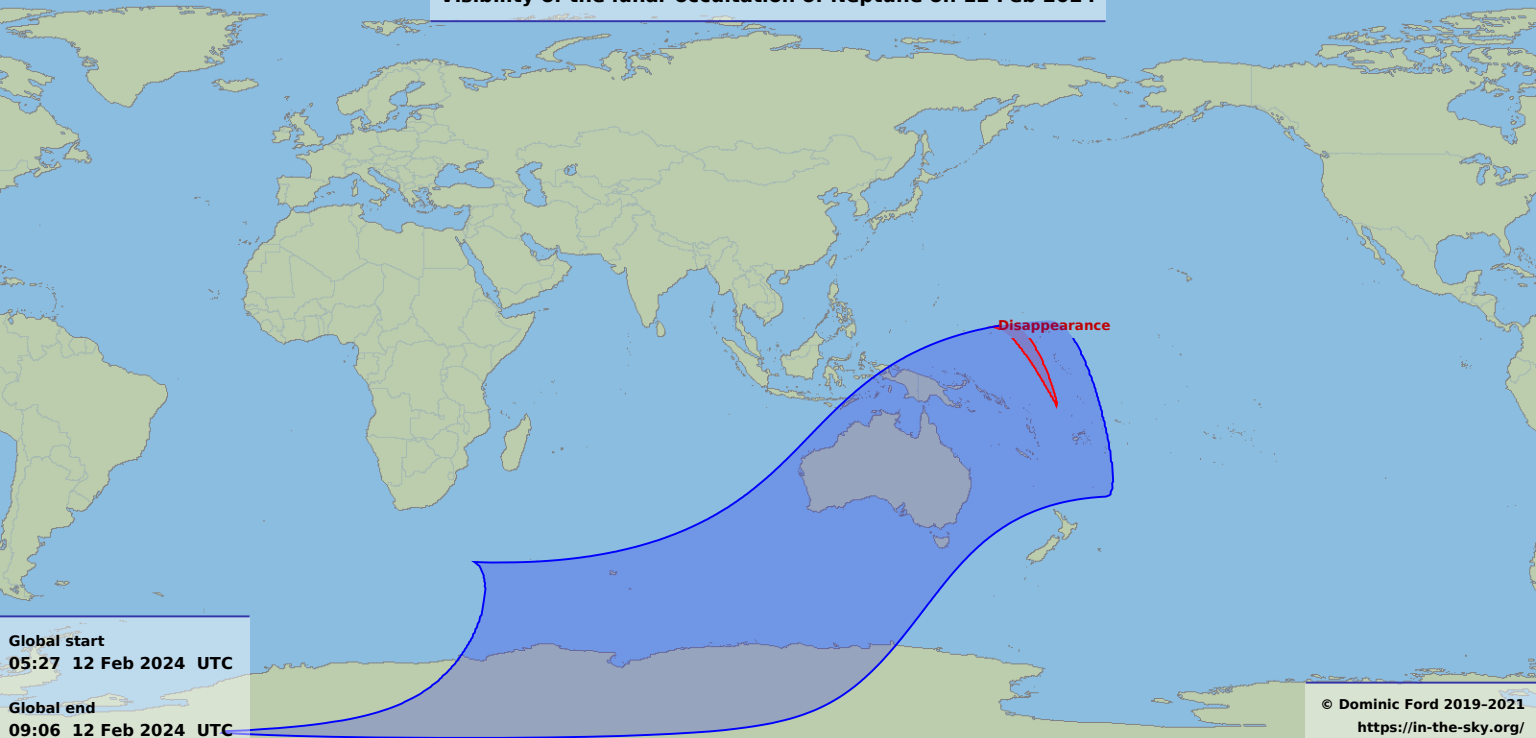

Visibility of the lunar occultation of Neptune on 12 Feb 2024

Global start
05:27 12 Feb 2024 UTC

Global end
09:06 12 Feb 2024 UTC

© Dominic Ford 2019-2021
<https://in-the-sky.org/>