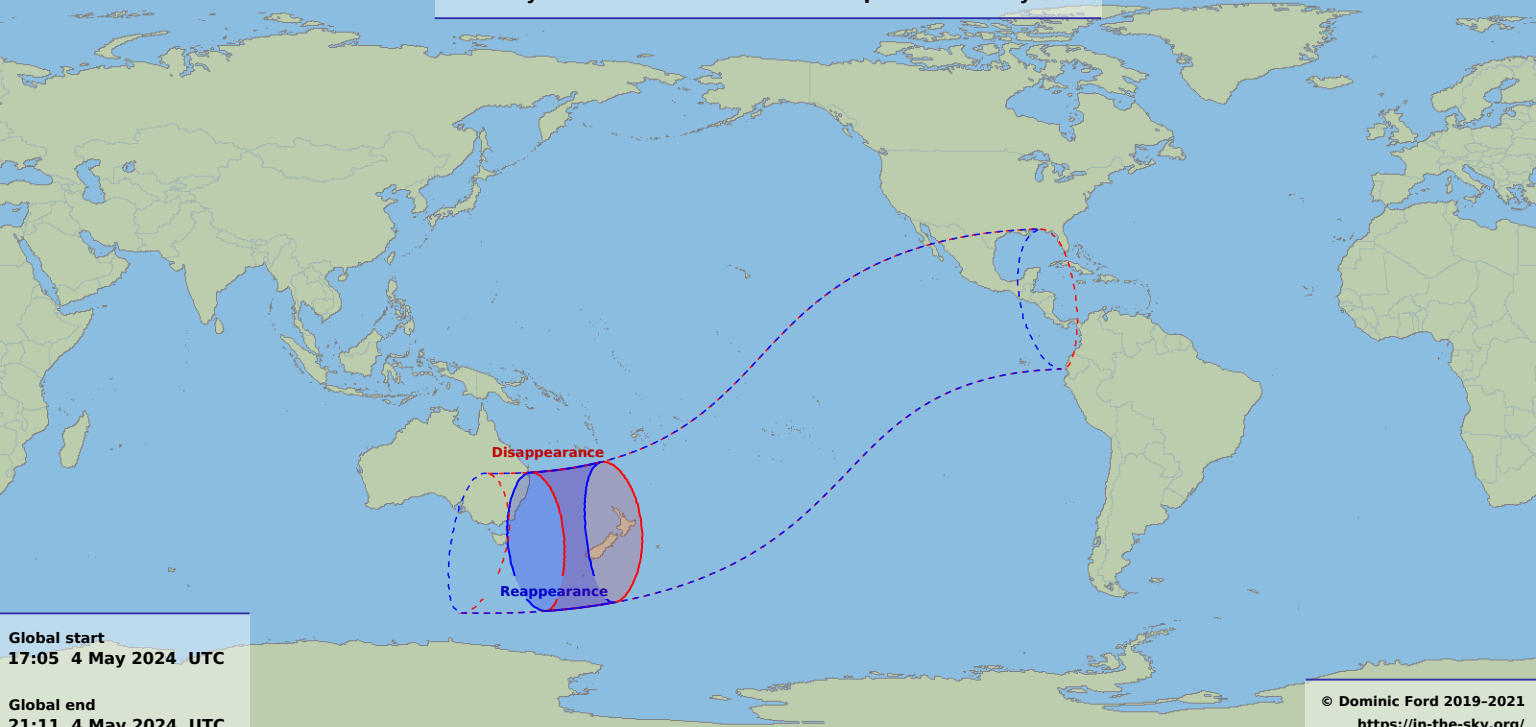

# Visibility of the lunar occultation of Neptune on 4 May 2024

Global start  
17:05 4 May 2024 UTC

Global end  
21:11 4 May 2024 UTC