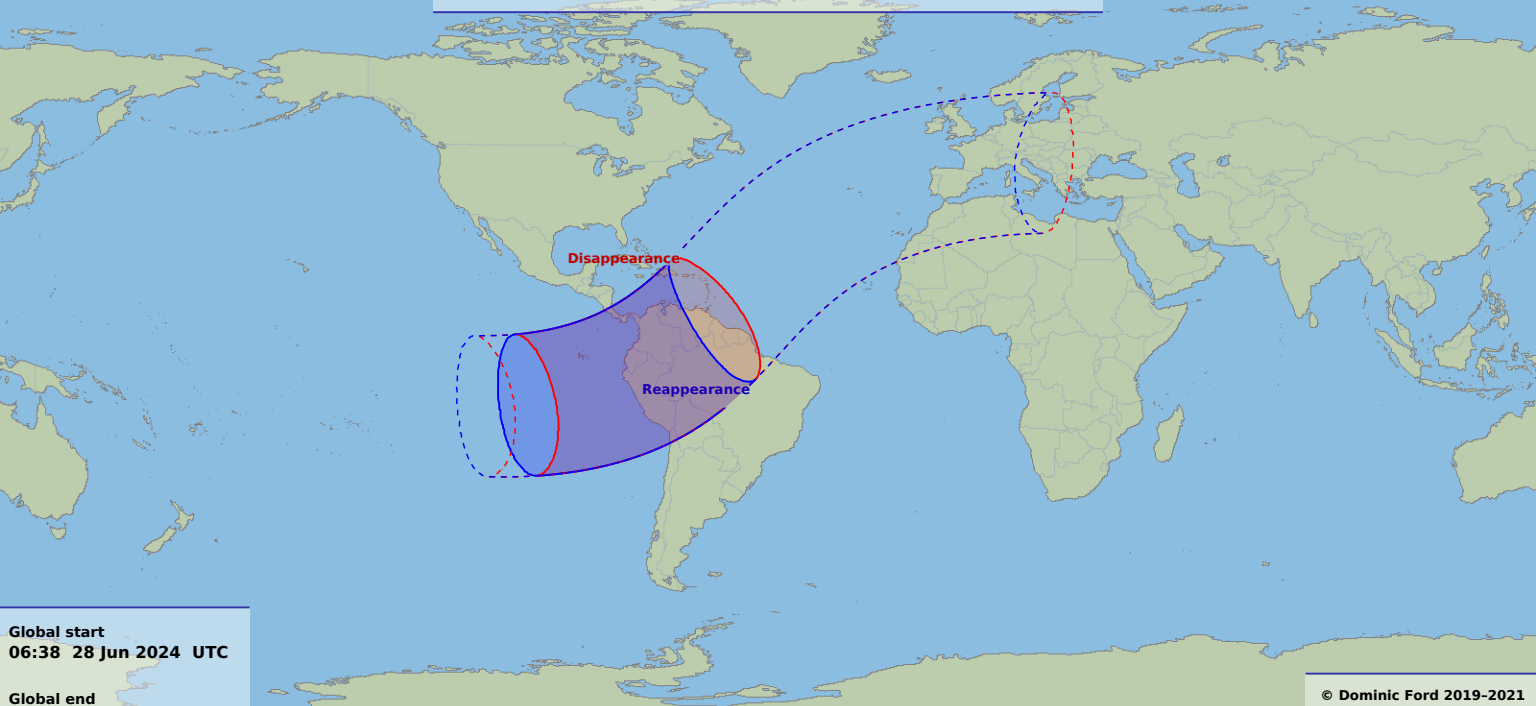

# Visibility of the lunar occultation of Neptune on 28 Jun 2024

Global start  
06:38 28 Jun 2024 UTC

Global end  
10:46 28 Jun 2024 UTC