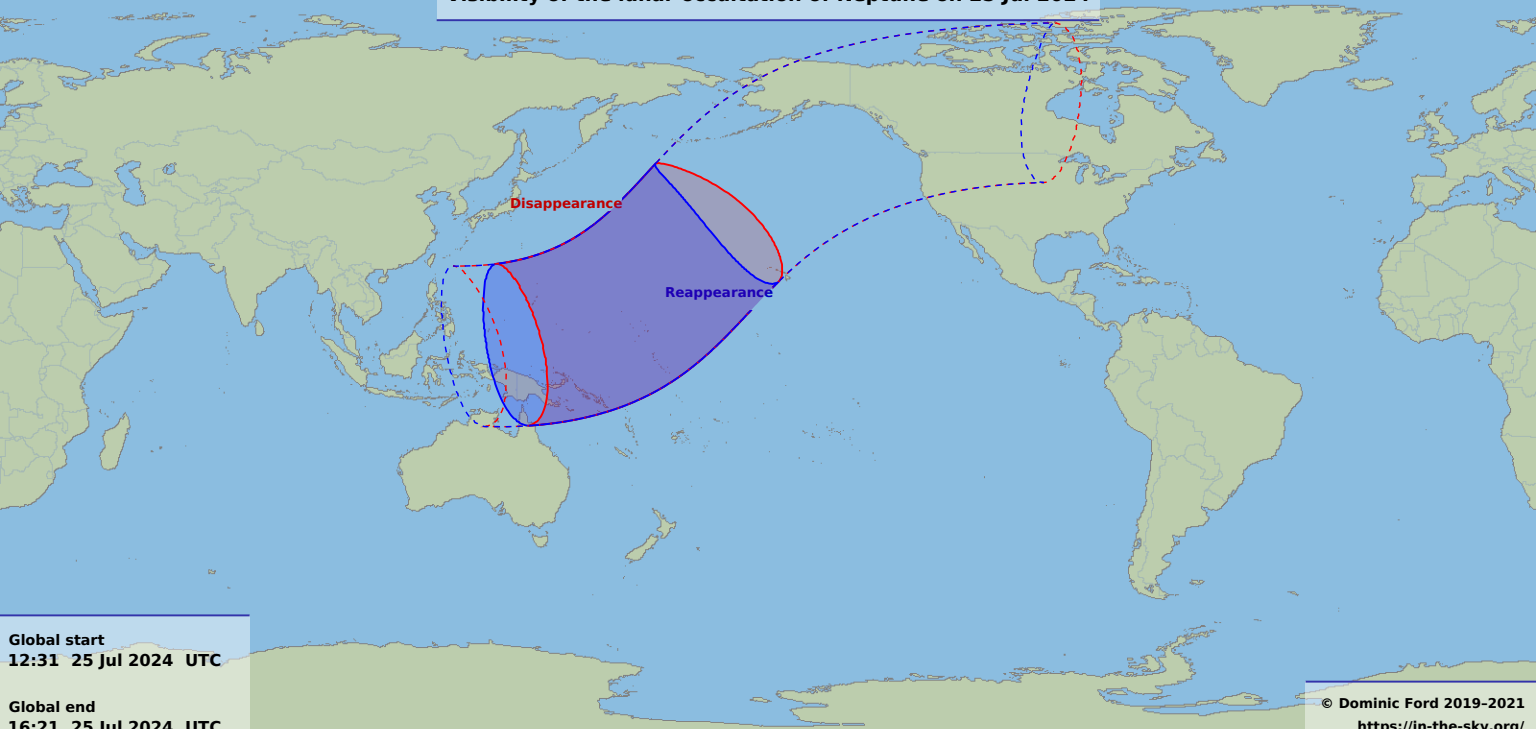

Visibility of the lunar occultation of Neptune on 25 Jul 2024

Global start
12:31 25 Jul 2024 UTC

Global end
16:21 25 Jul 2024 UTC