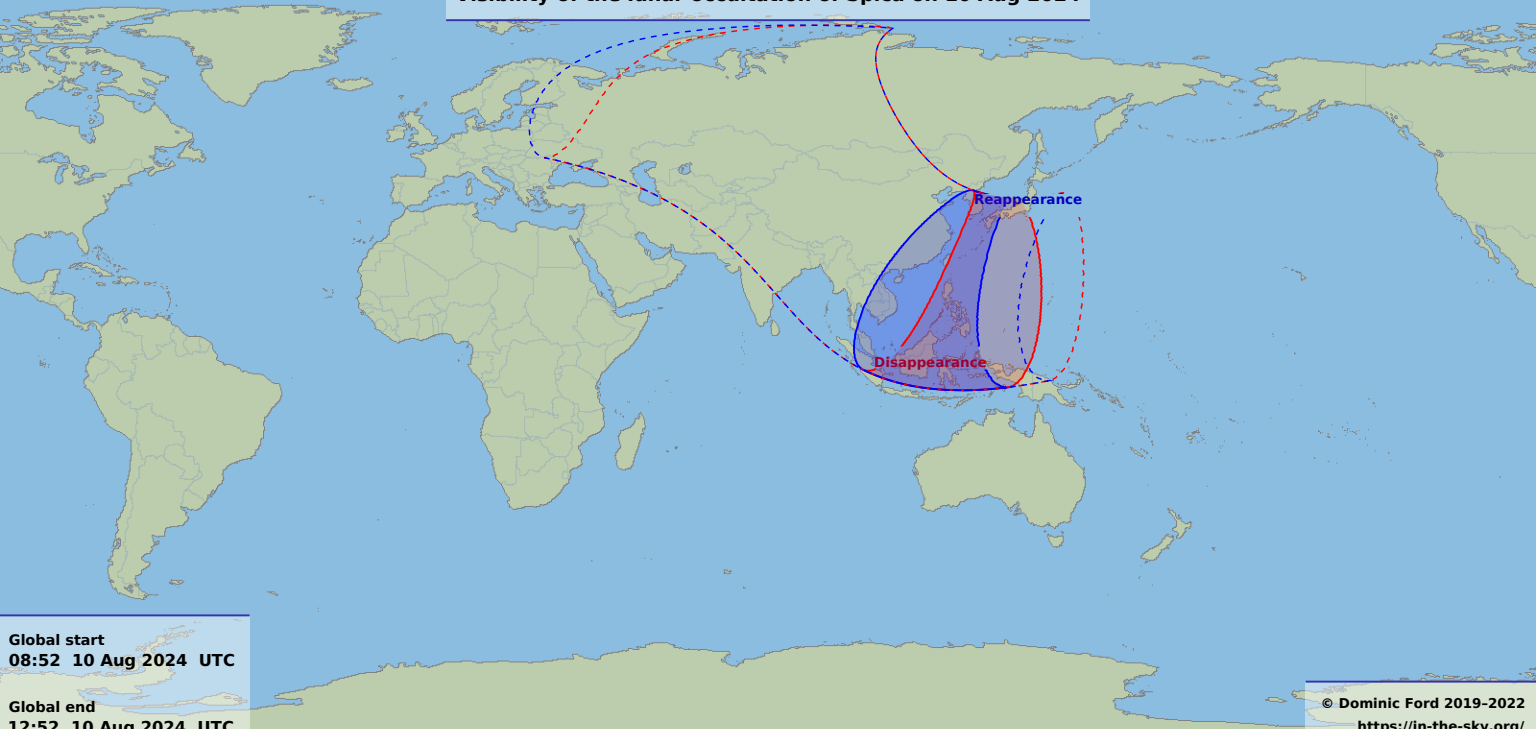

Visibility of the lunar occultation of Spica on 10 Aug 2024

Global start
08:52 10 Aug 2024 UTC

Global end
12:52 10 Aug 2024 UTC