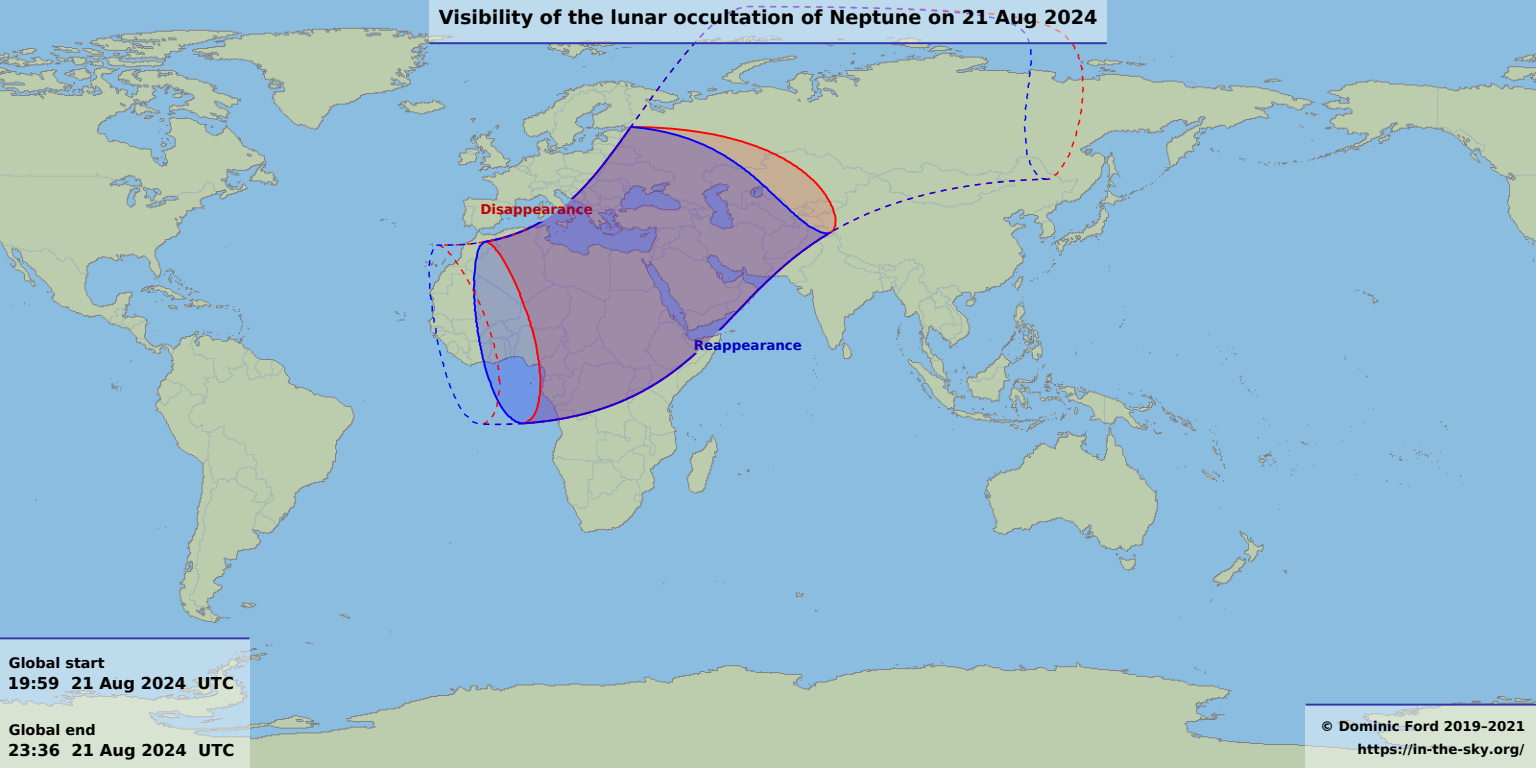

Visibility of the lunar occultation of Neptune on 21 Aug 2024

Disappearance

Reappearance

Global start
19:59 21 Aug 2024 UTC

Global end
23:36 21 Aug 2024 UTC