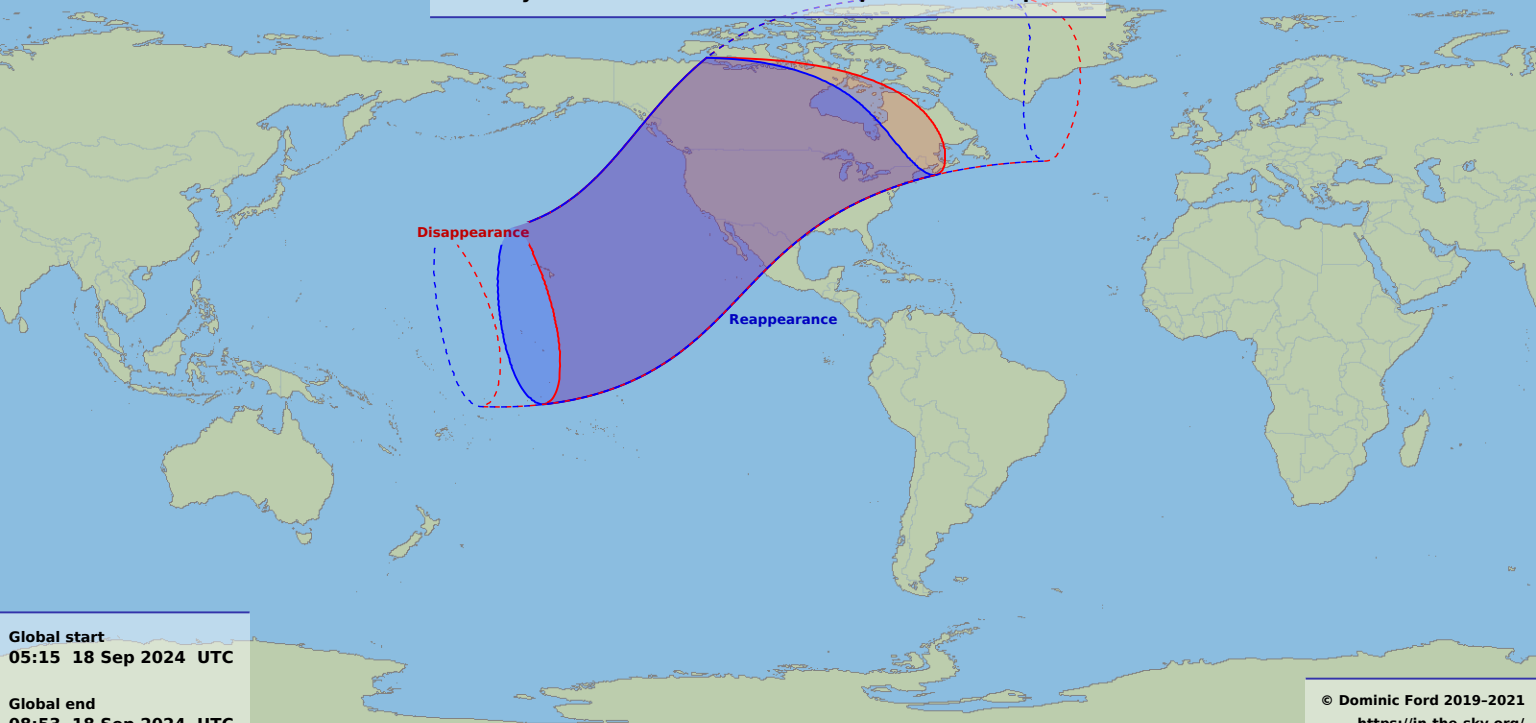

# Visibility of the lunar occultation of Neptune on 18 Sep 2024

Global start  
05:15 18 Sep 2024 UTC

Global end  
08:53 18 Sep 2024 UTC