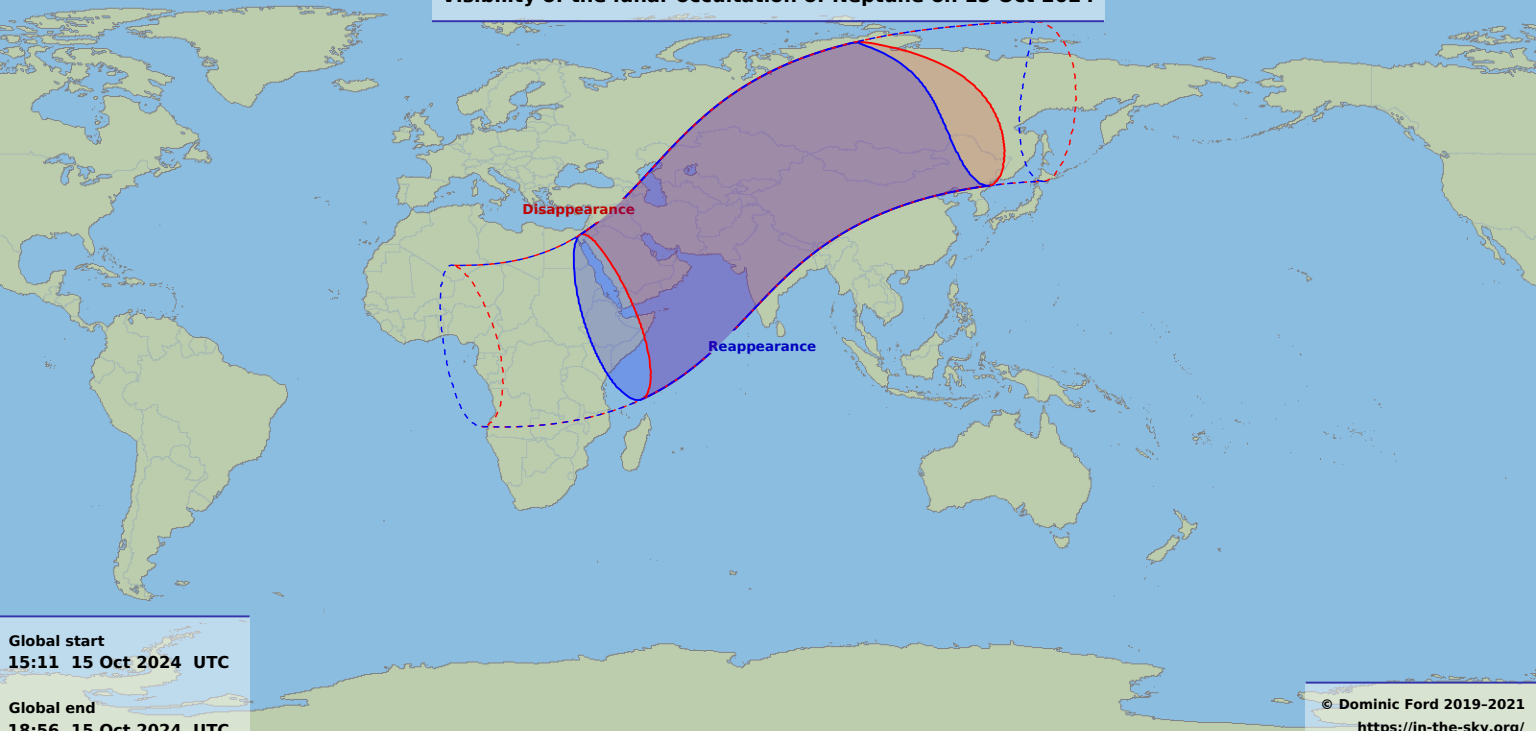

Visibility of the lunar occultation of Neptune on 15 Oct 2024

Global start
15:11 15 Oct 2024 UTC

Global end
18:56 15 Oct 2024 UTC