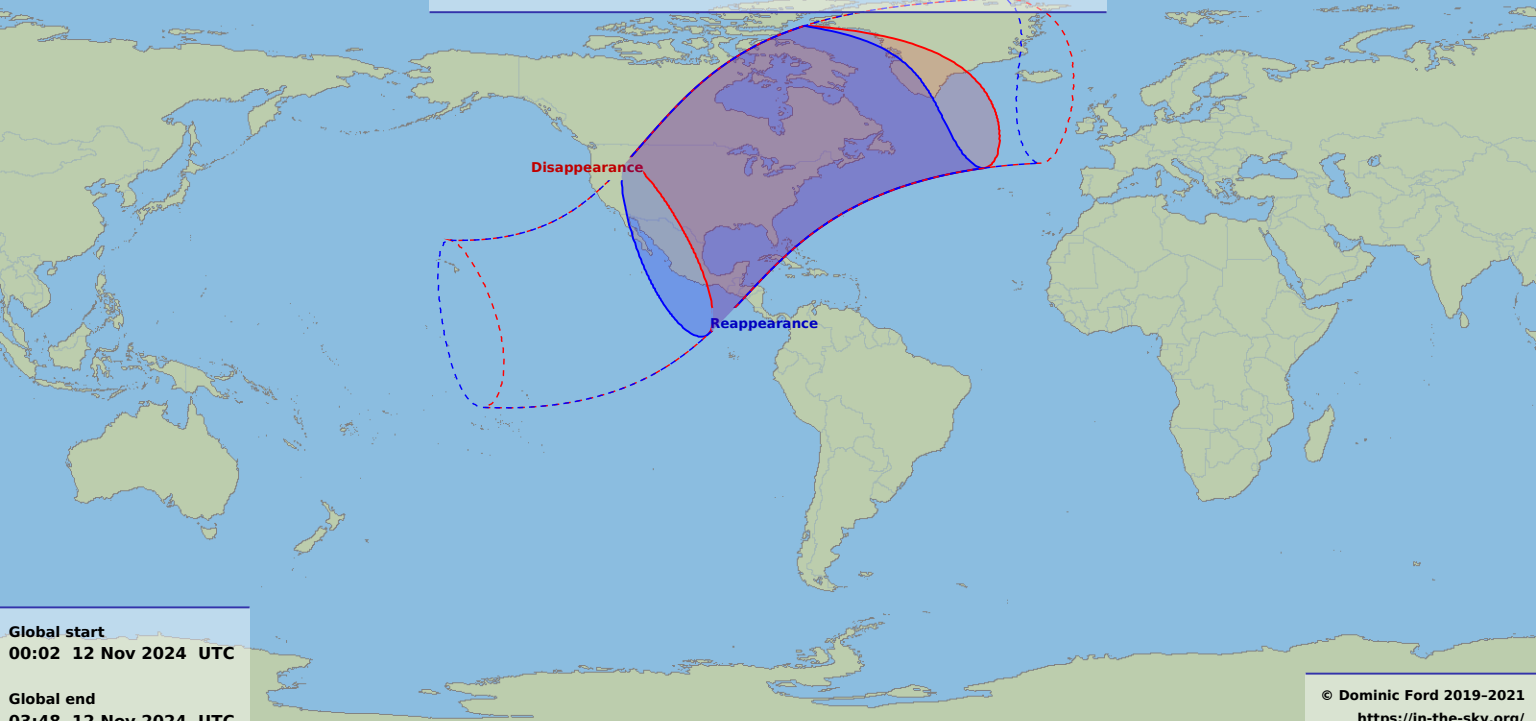

Visibility of the lunar occultation of Neptune on 12 Nov 2024

Global start
00:02 12 Nov 2024 UTC

Global end
03:48 12 Nov 2024 UTC