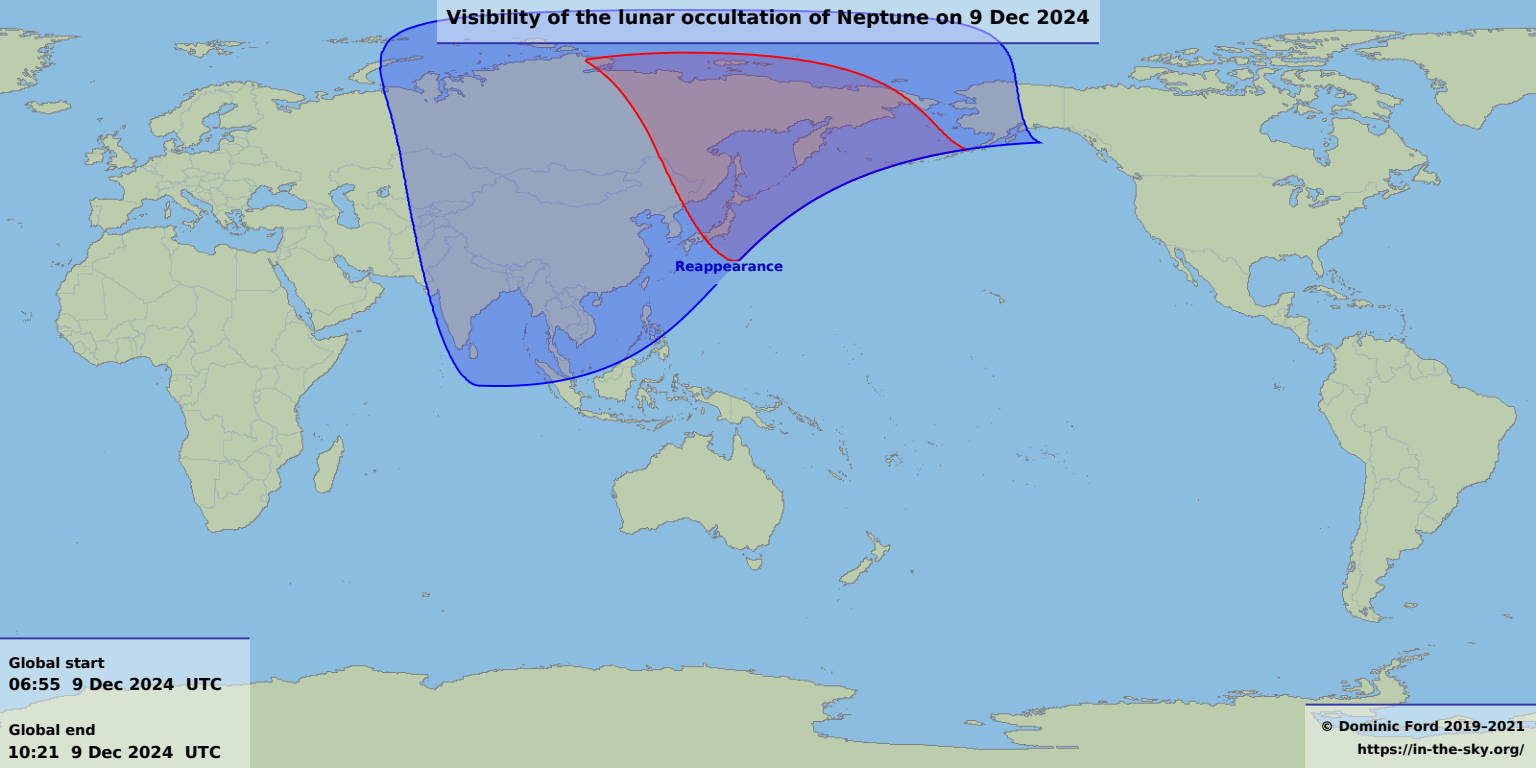

Visibility of the lunar occultation of Neptune on 9 Dec 2024

Global start
06:55 9 Dec 2024 UTC

Global end
10:21 9 Dec 2024 UTC