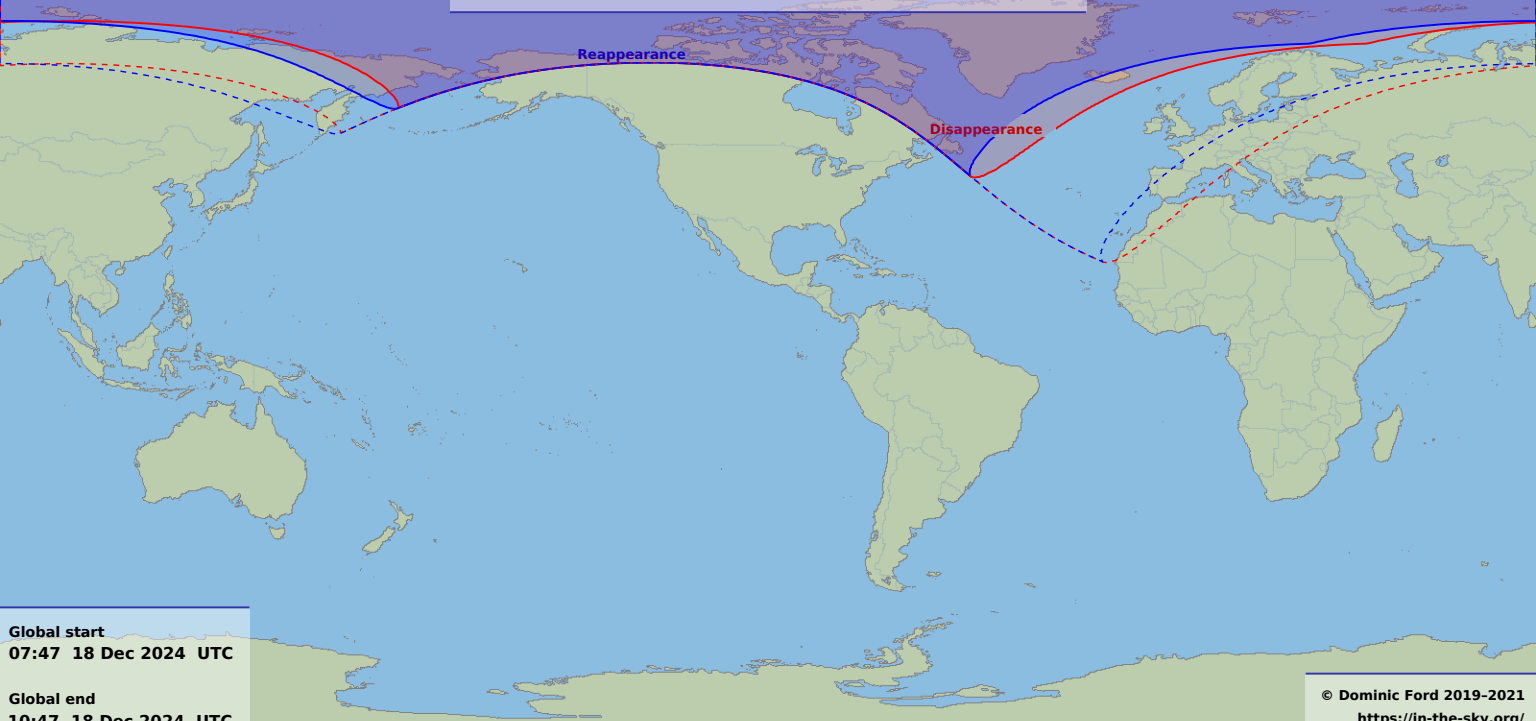

Visibility of the lunar occultation of Mars on 18 Dec 2024

Global start
07:47 18 Dec 2024 UTC

Global end
10:47 18 Dec 2024 UTC