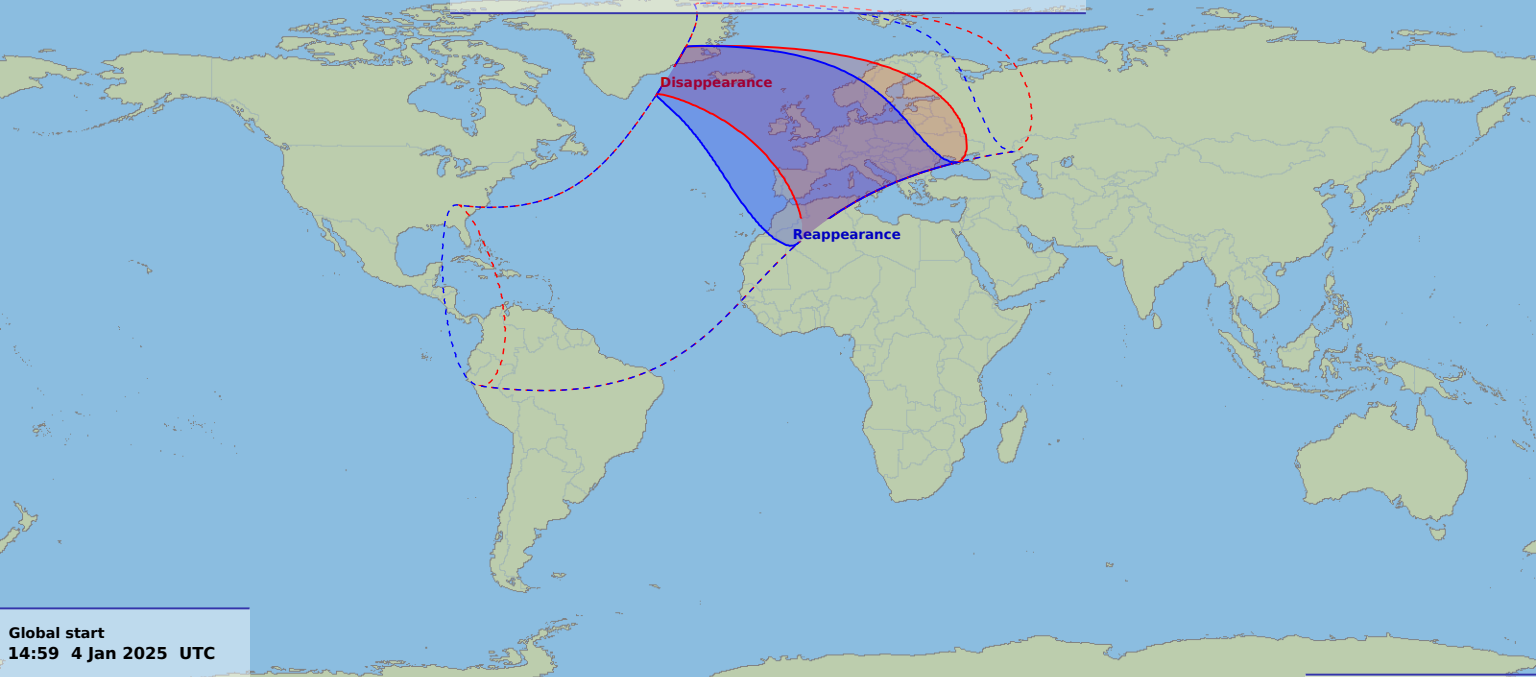

# Visibility of the lunar occultation of Saturn on 4 Jan 2025

Global start  
14:59 4 Jan 2025 UTC

Global end  
18:43 4 Jan 2025 UTC