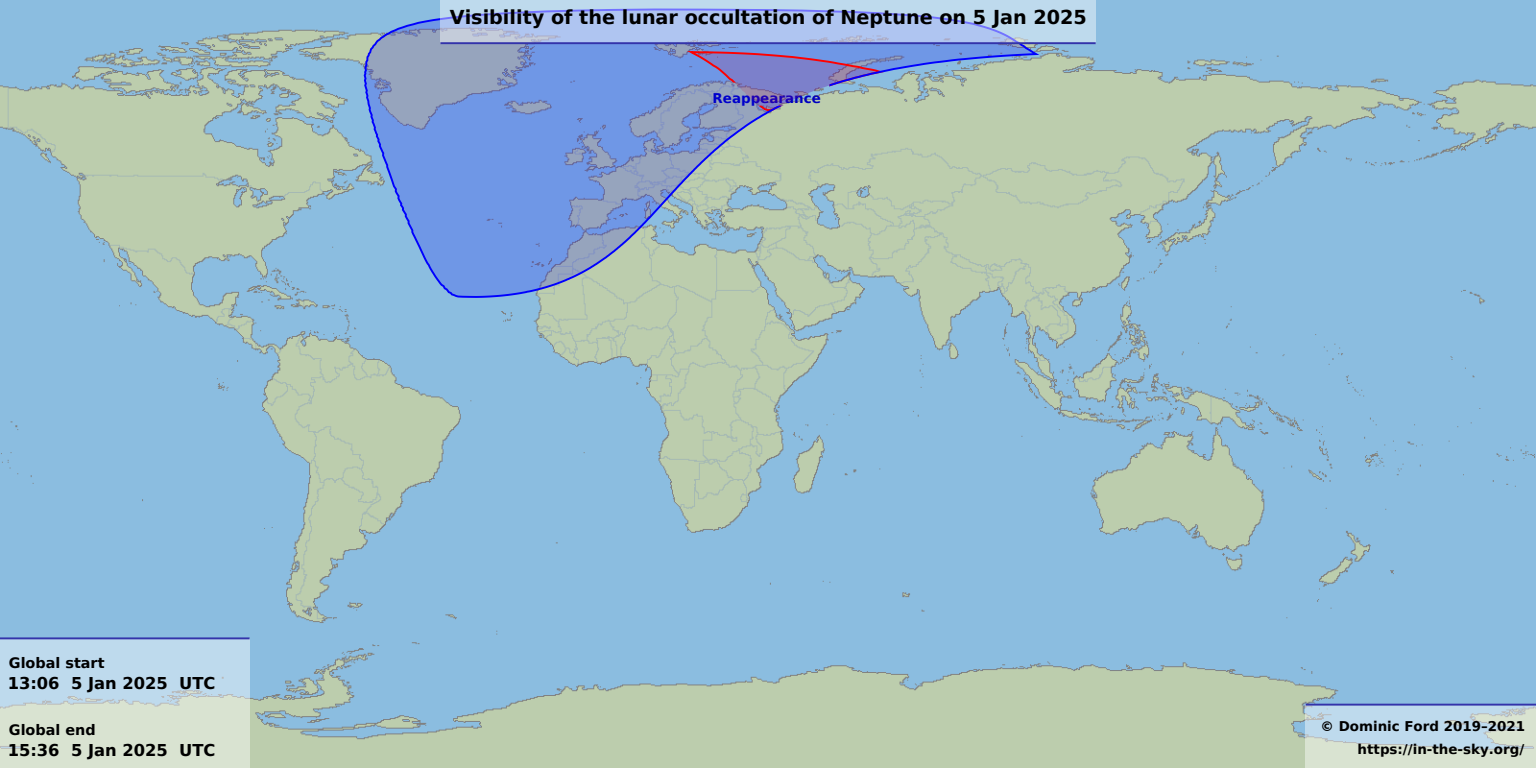

Visibility of the lunar occultation of Neptune on 5 Jan 2025

Reappearance

Global start
13:06 5 Jan 2025 UTC

Global end
15:36 5 Jan 2025 UTC