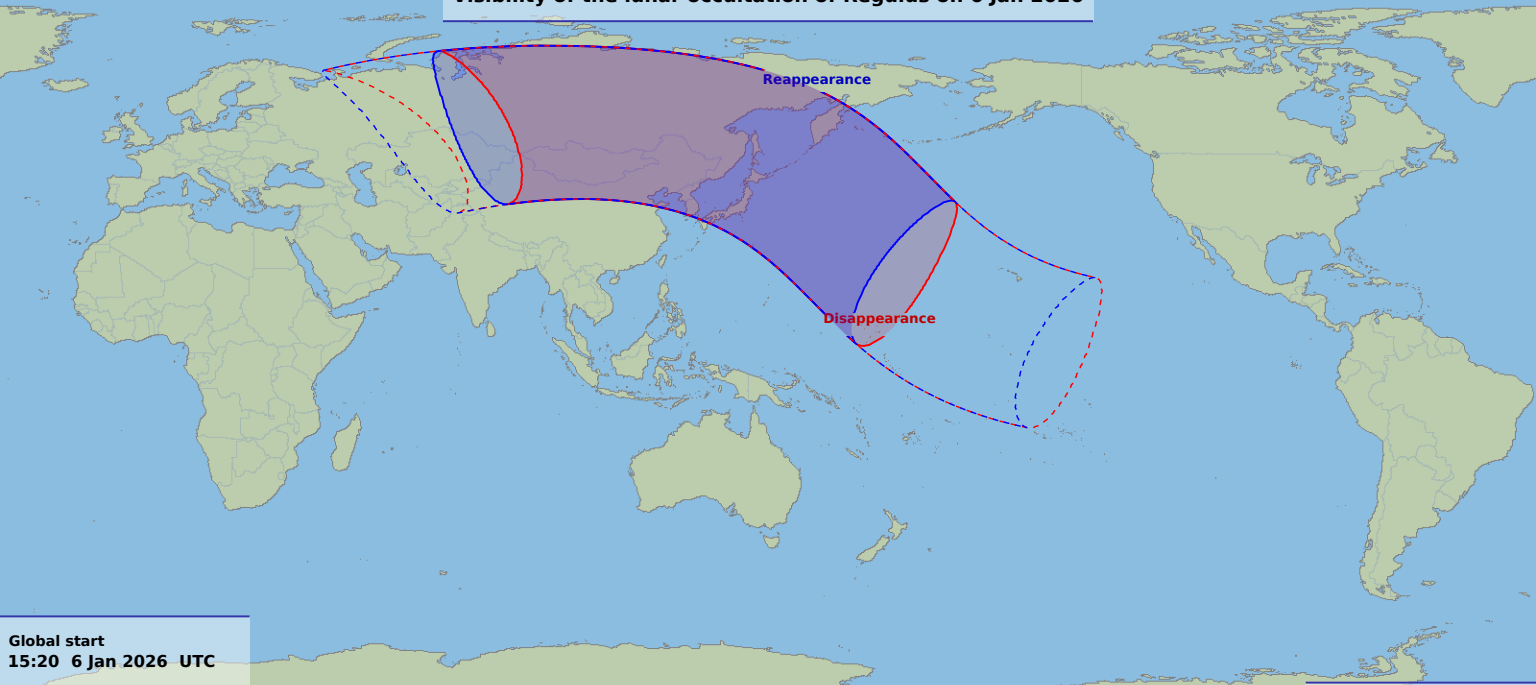

Visibility of the lunar occultation of Regulus on 6 Jan 2026

Global start
15:20 6 Jan 2026 UTC

Global end
19:22 6 Jan 2026 UTC