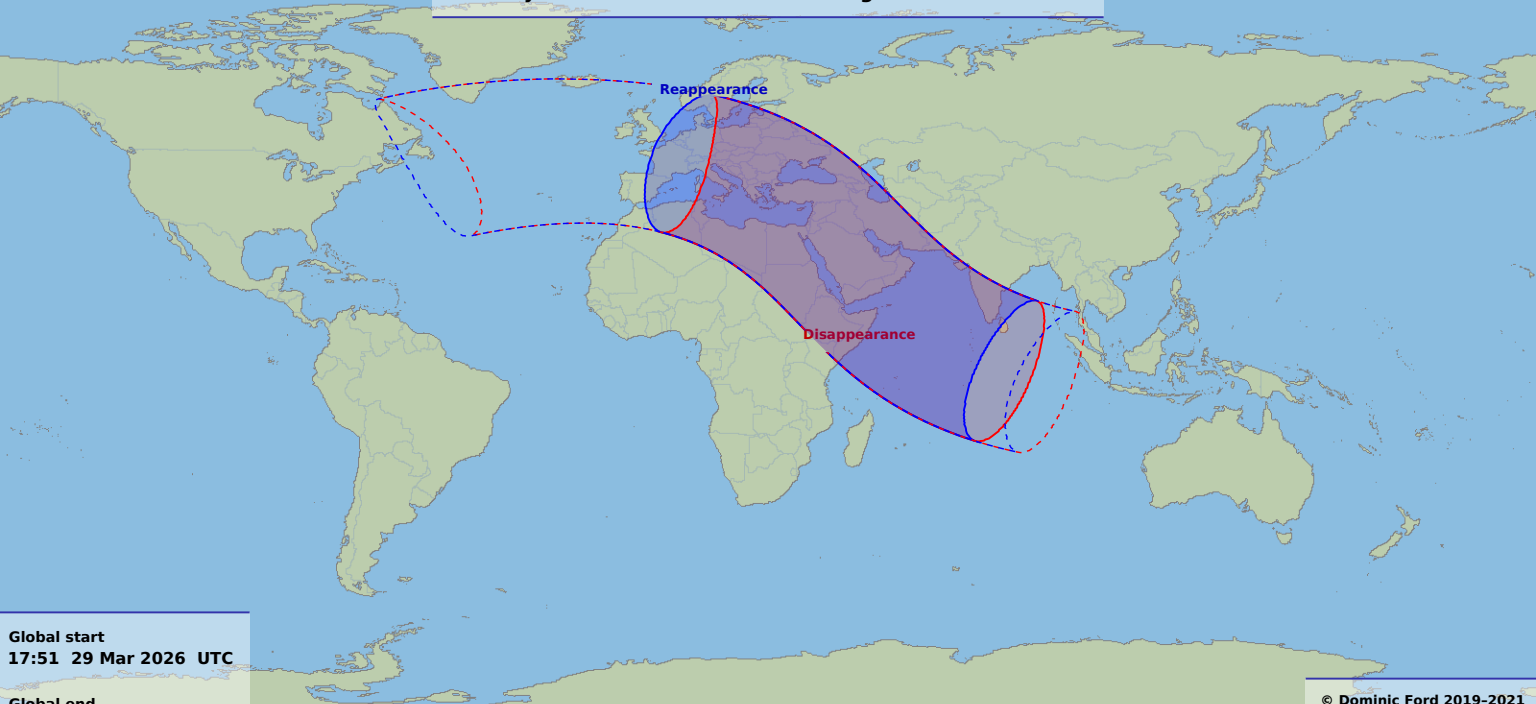

Visibility of the lunar occultation of Regulus on 29 Mar 2026

Reappearance

Disappearance

Global start
17:51 29 Mar 2026 UTC

Global end
22:04 29 Mar 2026 UTC