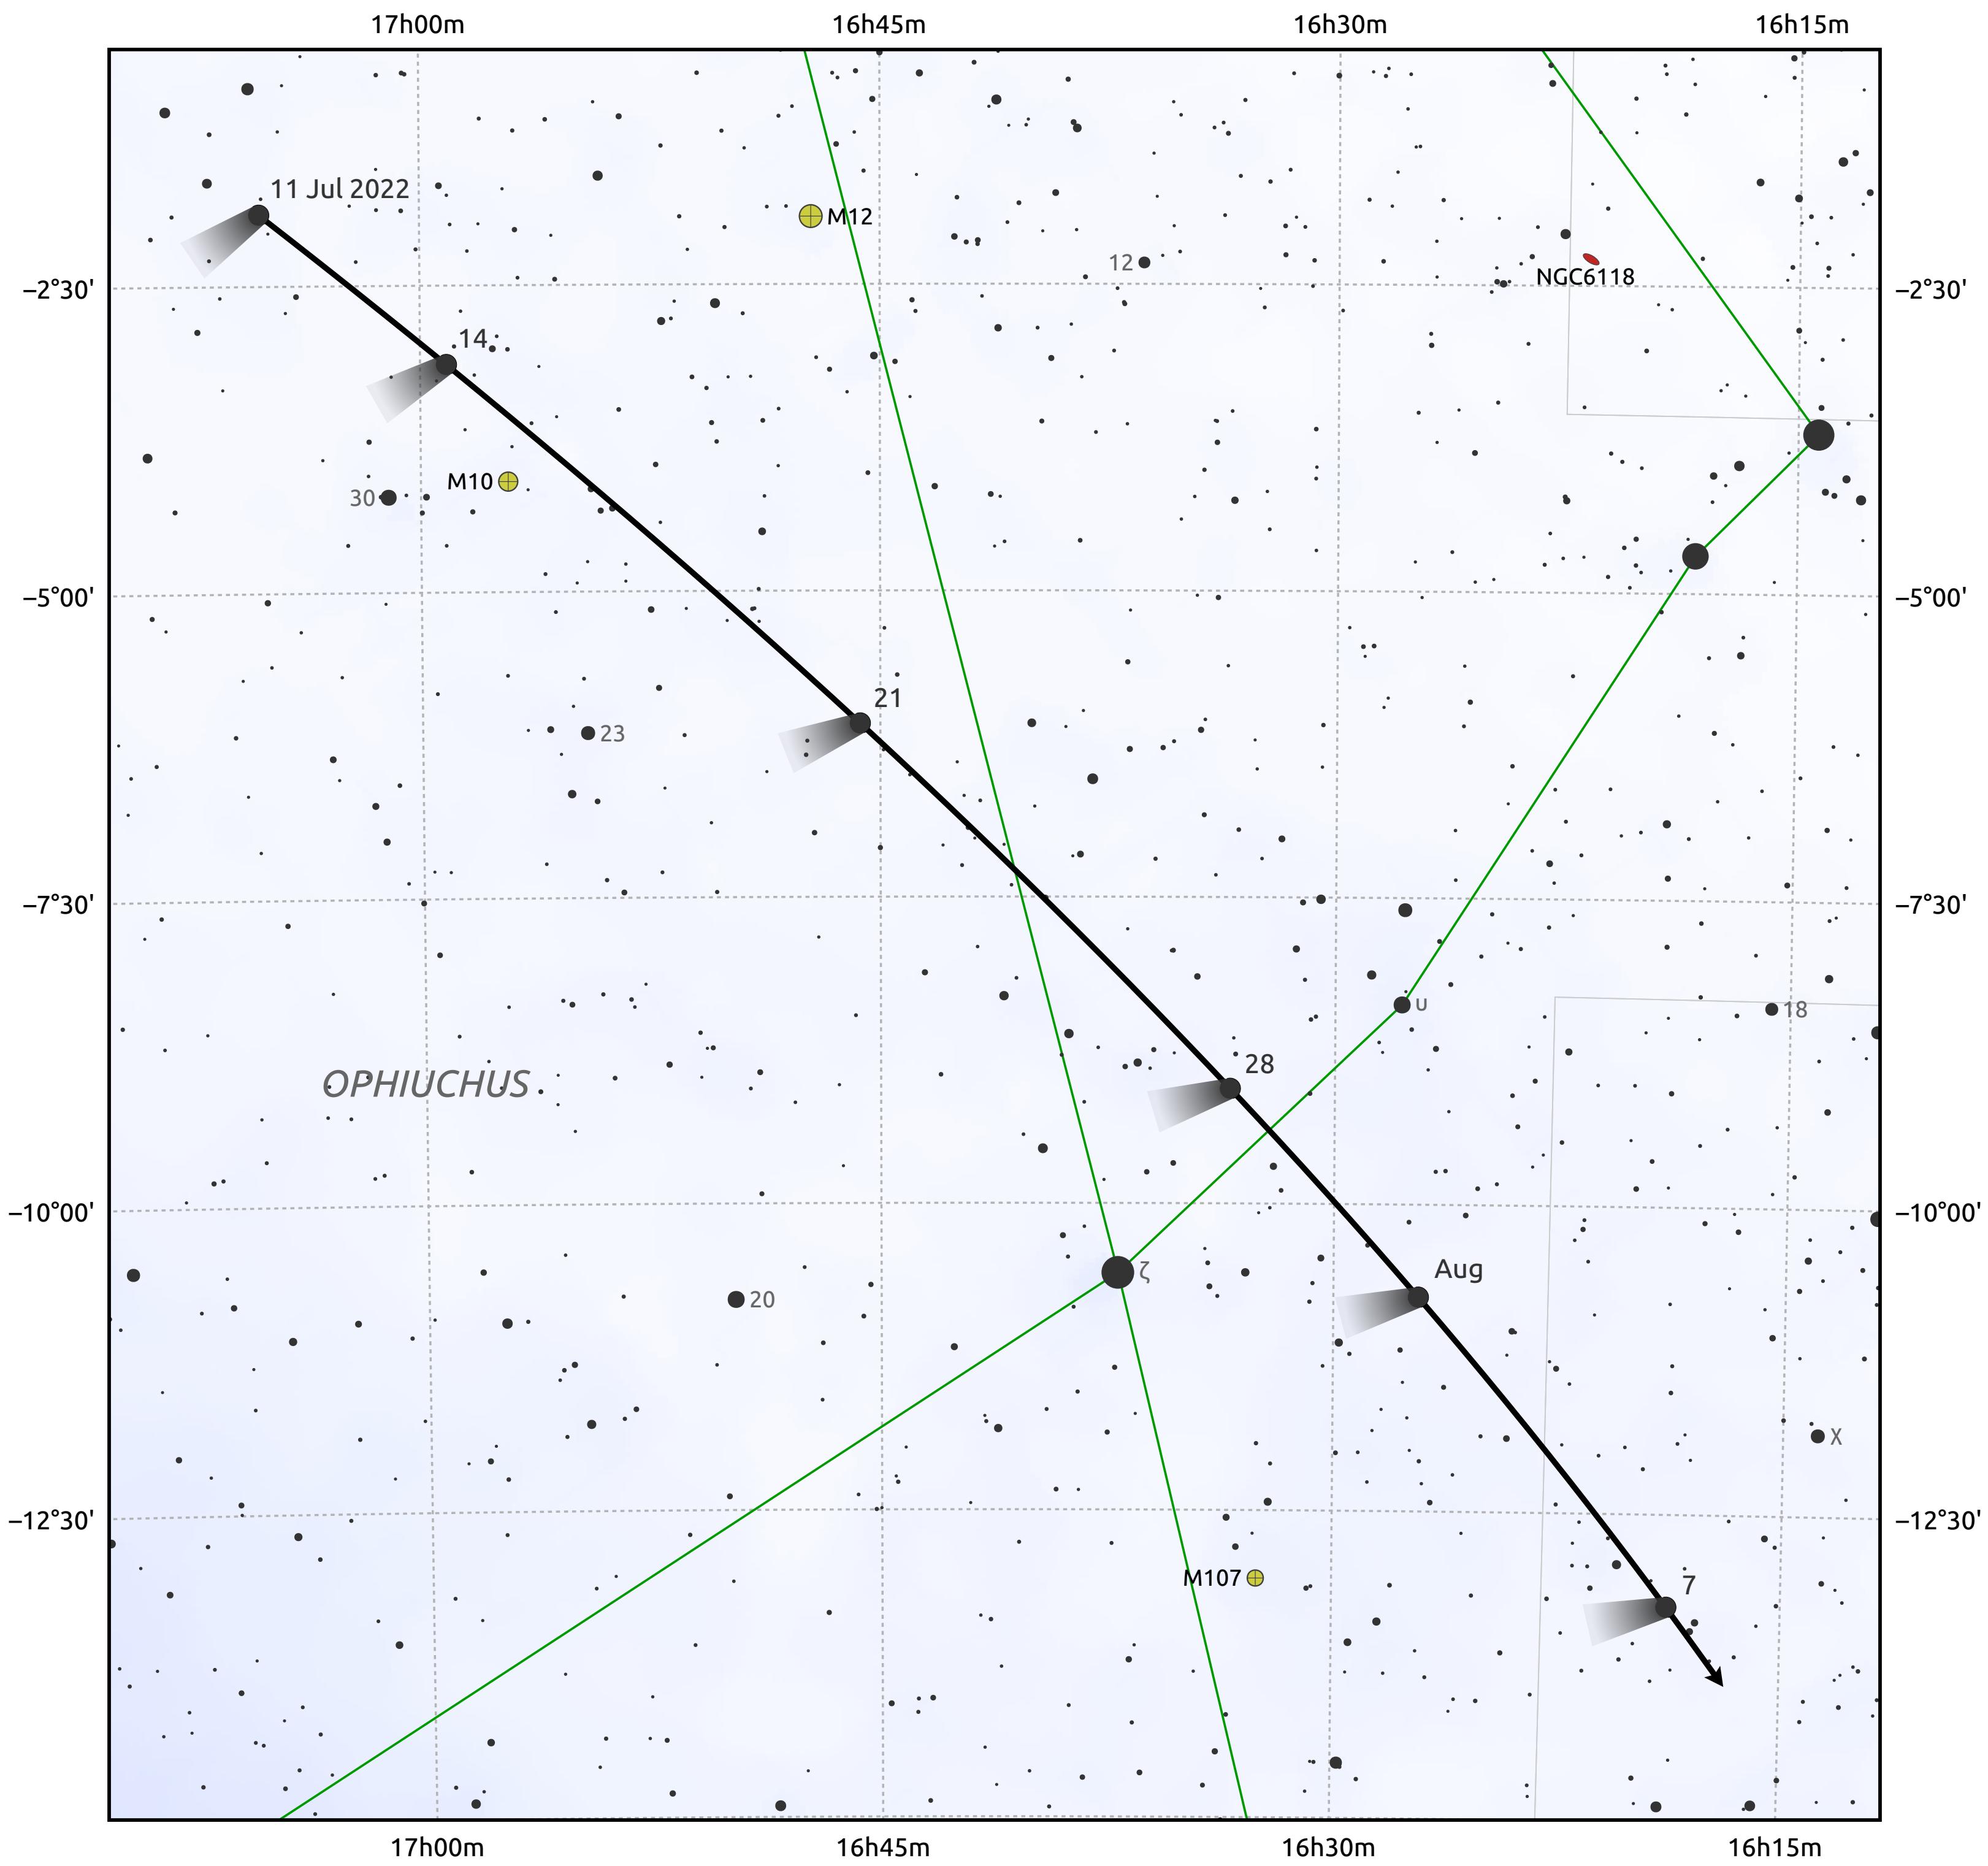

The path of C/2017 K2 (PANSTARRS) from 2022 July 11

© Dominic Ford 2011-2026. Chart generated 16 Mar 2026. Date markers placed at midnight UTC. Downloaded from <https://in-the-sky.org>

Magnitude scale: ● 10.0 ● 9.0 ● 8.0 ● 7.0 ● 6.0 ● 5.0 ● 4.0 ● 3.0

● 2.0

— The Equator

— Ecliptic Plane

— Galactic Plane

Date	Mag
2022 Jul 15	9.1
2022 Jul 21	9.1
2022 Aug 1	9.0
2022 Aug 7	9.1